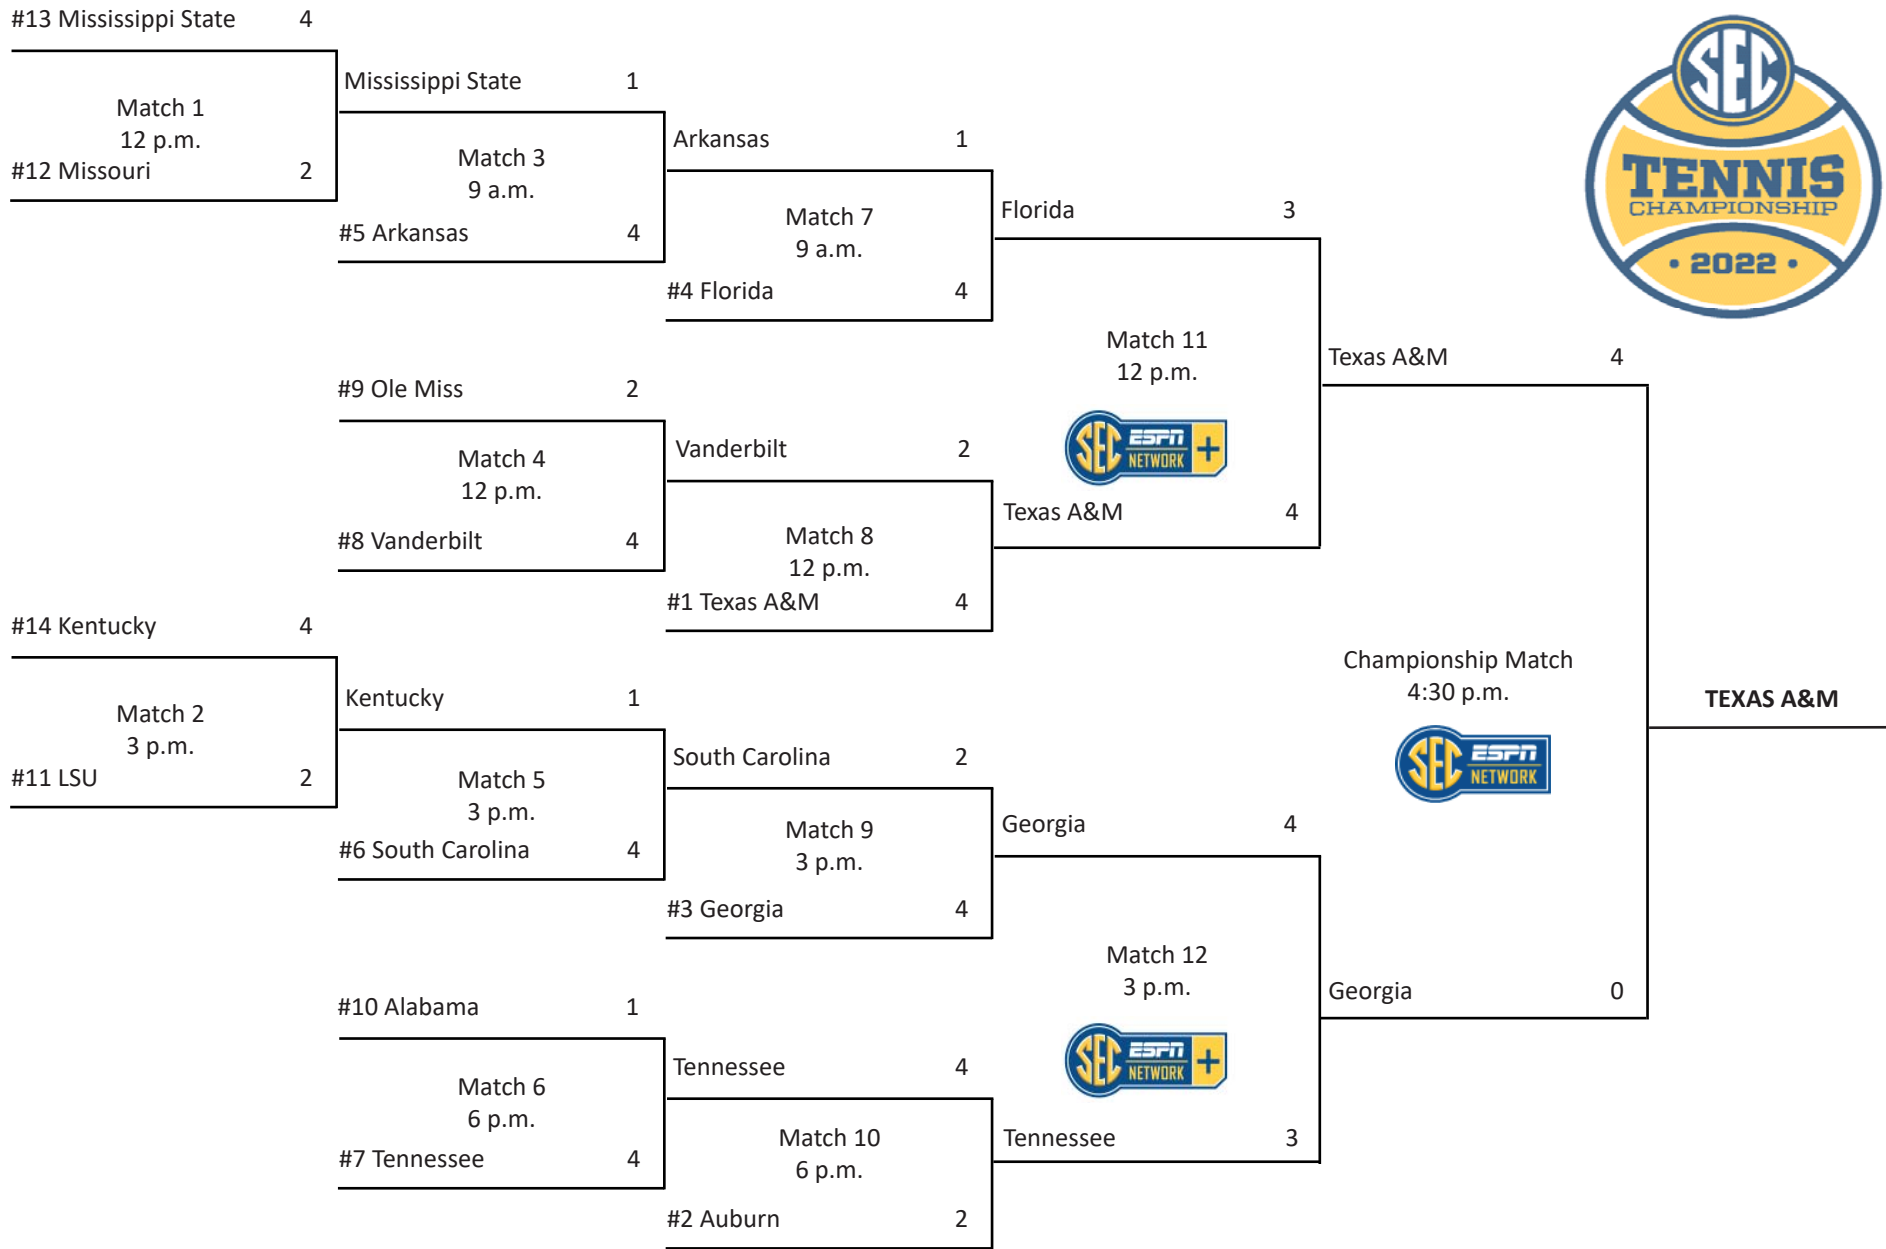

2022 SEC Women's Tennis Tournament

April 20 - 24 • University of Florida • Gainesville, Fla.

Wed., April 20
Thurs., April 21
Fri., April 22
Sat., April 23
Sun., April 24

ALL TIMES EASTERN