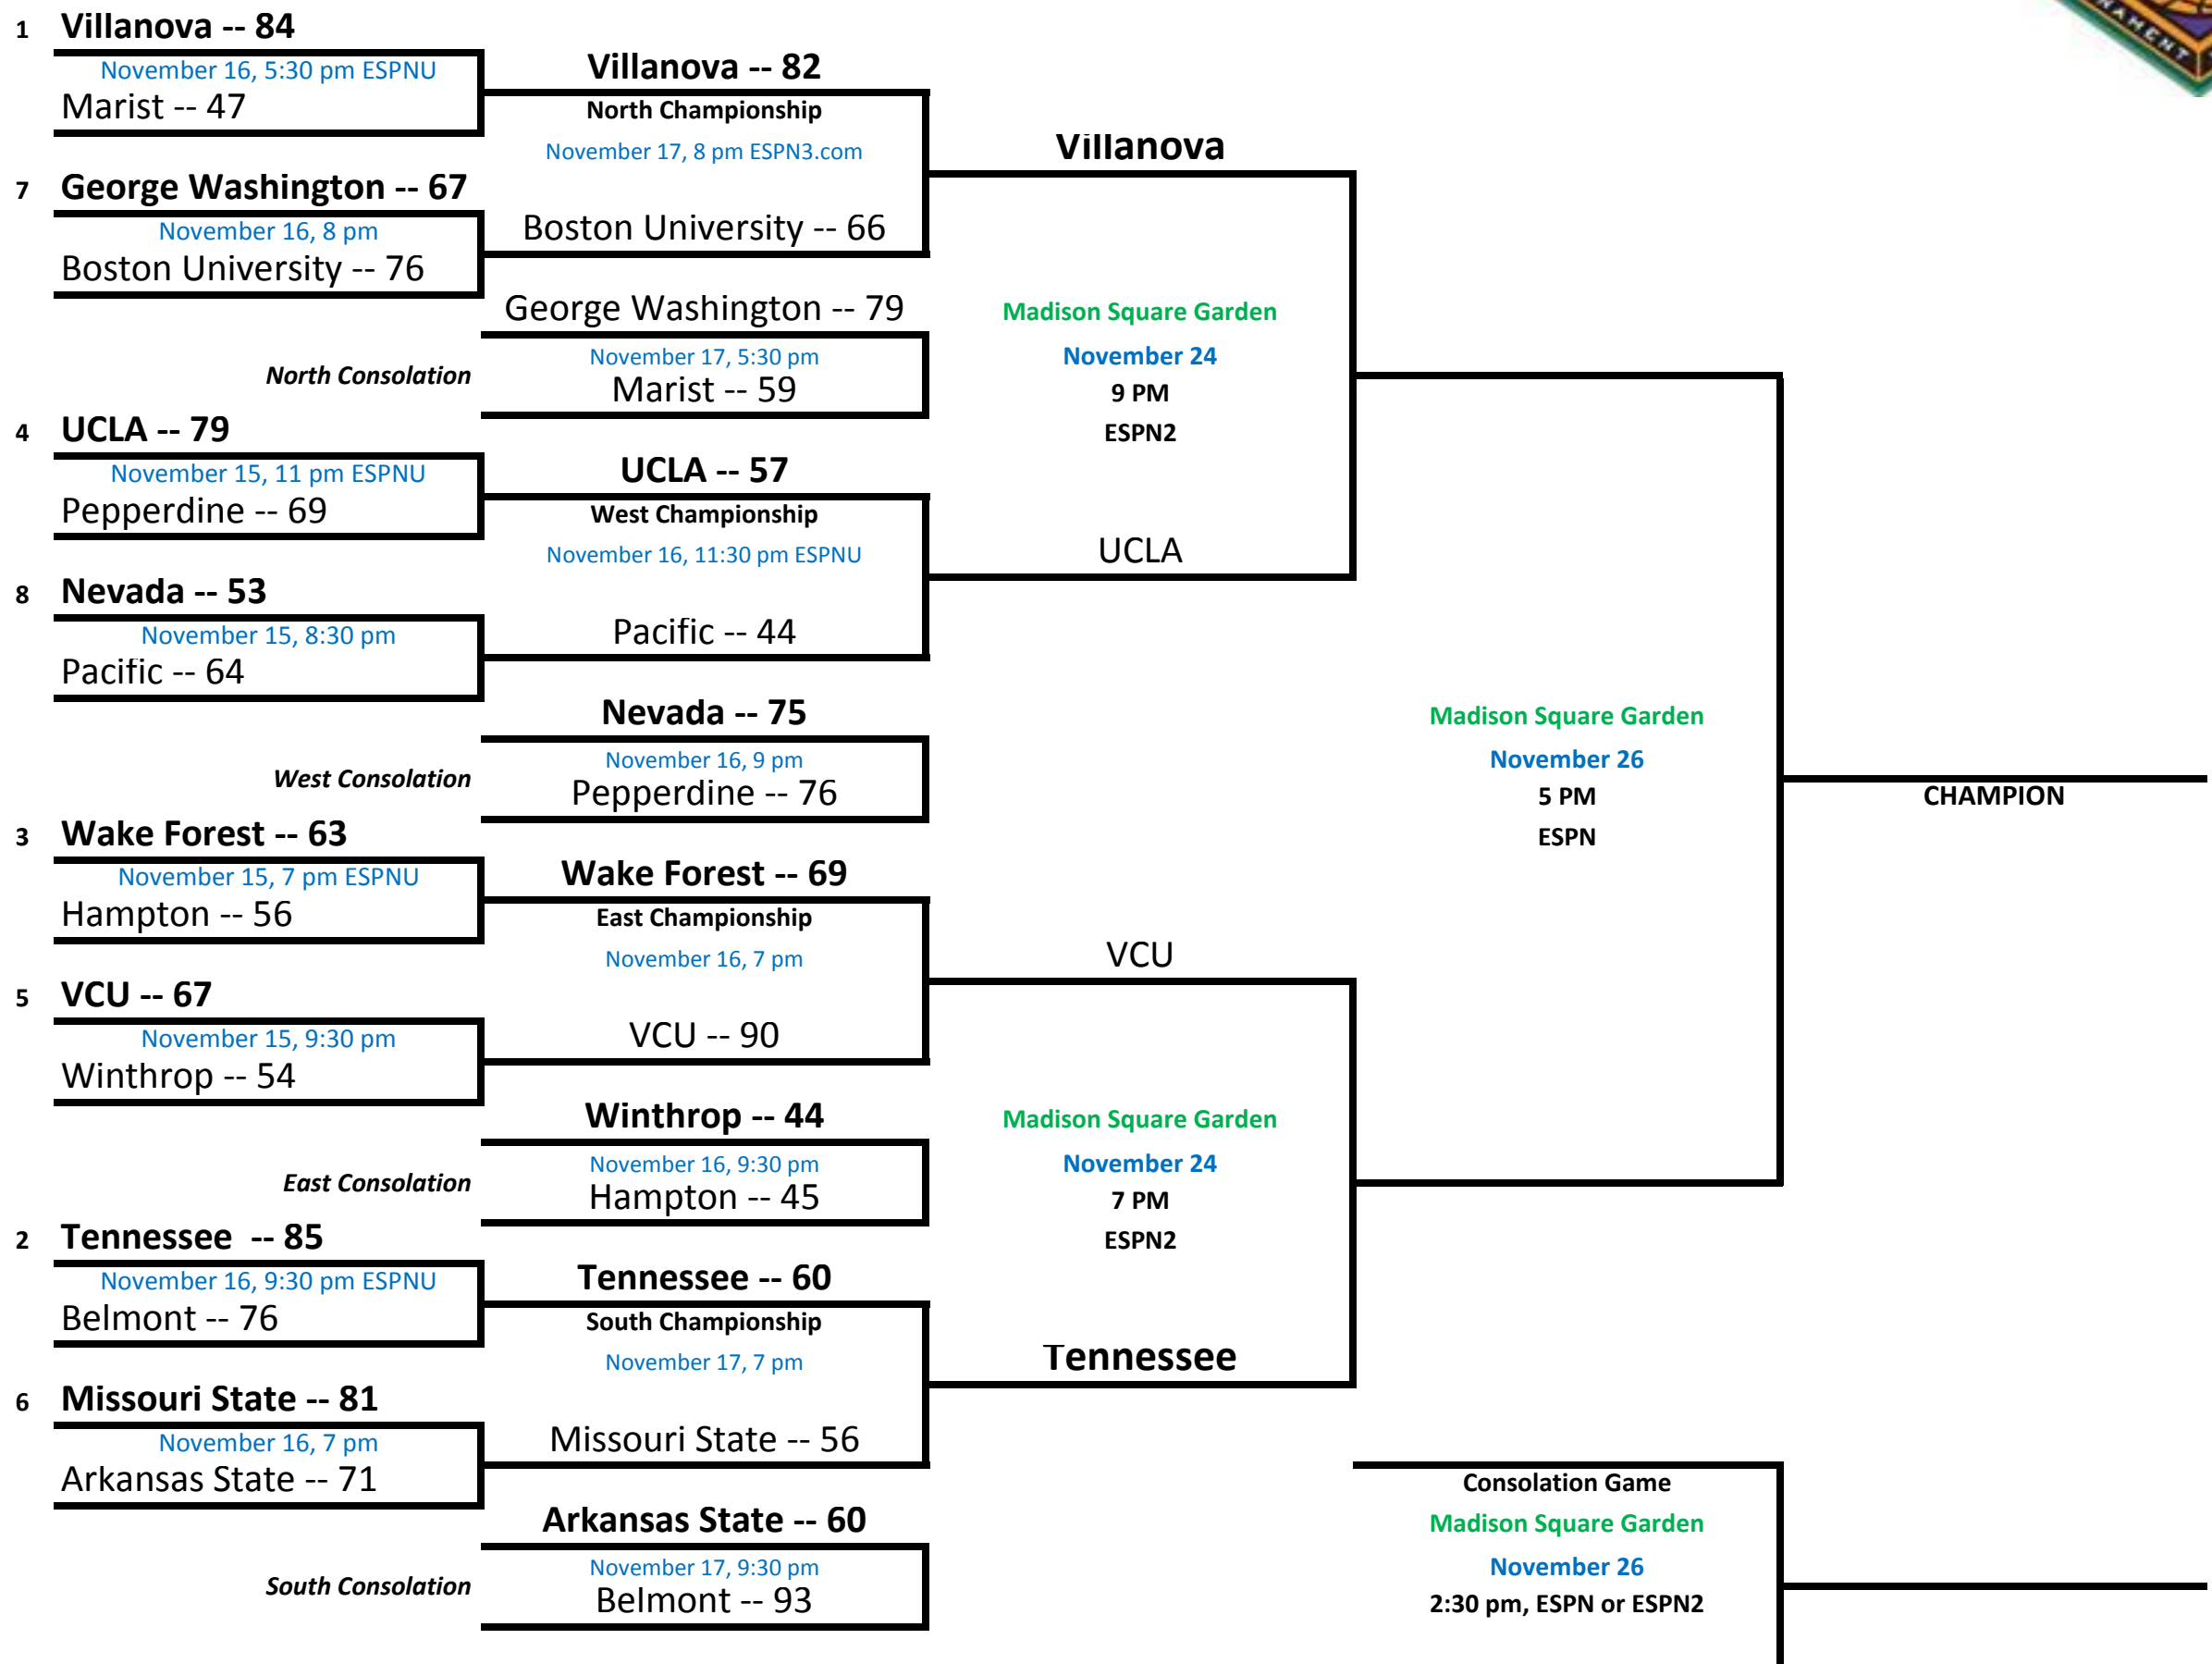

2010 DICK'S SPORTING GOODS NIT SEASON TIP-OFF

College Basketball's Beginning...

www.nit.org

REGIONAL ROUND
November 15, 16 & 17

SEMIFINAL ROUND
November 24

CHAMPIONSHIP
November 26

NORTH
Villanova, PA
The Pavilion

WEST
Los Angeles, CA
Pauley Pavilion

EAST
Winston Salem, NC
Lawrence Joel Memorial Coliseum

SOUTH
Knoxville, TN
Thompson-Boling Arena

Consolation Round
November 22, 23

ALL GAMES EASTERN TIME // HOME TEAM IN BOLD