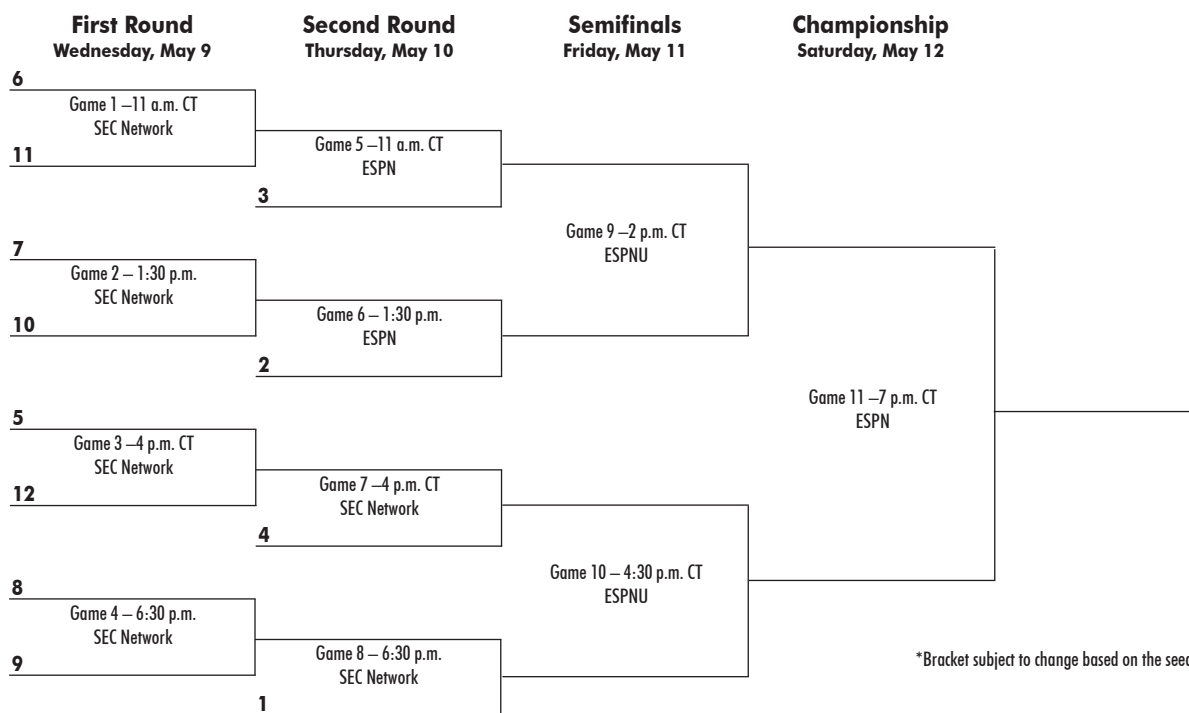

SEC TOURNAMENT

*Bracket subject to change based on the seed of the host team.

The 2018 SEC Softball Tournament will be held May 9-12 at the Mizzou Softball Stadium in Columbia, Mo., hosted by the University of Missouri.

The tournament will be a 12-team, single-elimination format, beginning on Wednesday and concluding with the championship game on Saturday. The 12 tournament teams shall be determined based on the highest percentage of wins during regular-season Conference competition. The winner of the tournament receives the league's automatic bid to the NCAA Championship.

The Mizzou Softball Stadium features over 700 chairback seats along with bleachers and a spacious outfield berm, offering accommodations for 2,500 fans.

A "full-view" concourse allows fans to not miss a pitch while visiting one of two concession stands. The concourse is located beneath an elevated press box, which features dedicated broadcast and radio booths, space for working press and game management, and a Club Suite. There is also a new video board with over 300 square feet of LED display.

Both teams are protected from the elements by bench-heated dugouts, and have access to bullpens down their respective foul lines and batting cages underneath the stands. In addition, six dedicated TV-camera wells allow for easy production of SEC Network telecasts.

Alabama and LSU lead the league with five SEC Tournament titles apiece. Florida is second with three, while Auburn, South Carolina and Tennessee are tied for third with two titles each. Georgia and Ole Miss have each won one SEC Tournament championship.

SEC Tournament Tie-Breaker Procedures

The team with the highest percentage of wins during the regular season conference competition will be the No. 1 seed in the SEC Softball Tournament. The remainder of the tournament field will be seeded 2-12 based on the conference winning percentage. Ties shall be broken in the following manner:

1. **Two-Team Tie:** The following procedure will be used in the following order until the tie is broken:

- A) Won-lost record of head-to-head competition between the tied teams.
- B) Won-lost record of the two teams versus the highest seeded common opponent.
- C) Fewest runs allowed in head to head competition. If head to head competition between two tied teams did not occur, then fewest runs allowed against all common opponents.
- D) Fewest runs allowed versus all opponents.
- E) Coin flip by the Commissioner.

2. **Three-Team Tie (or more):** If three or more tied teams have three different records against each other, they shall be seeded in best percentage order. Otherwise, once the tie has been reduced to two teams, the two-team tie breaker procedure shall be utilized. The following procedure will be used in the following order until the tie is broken: