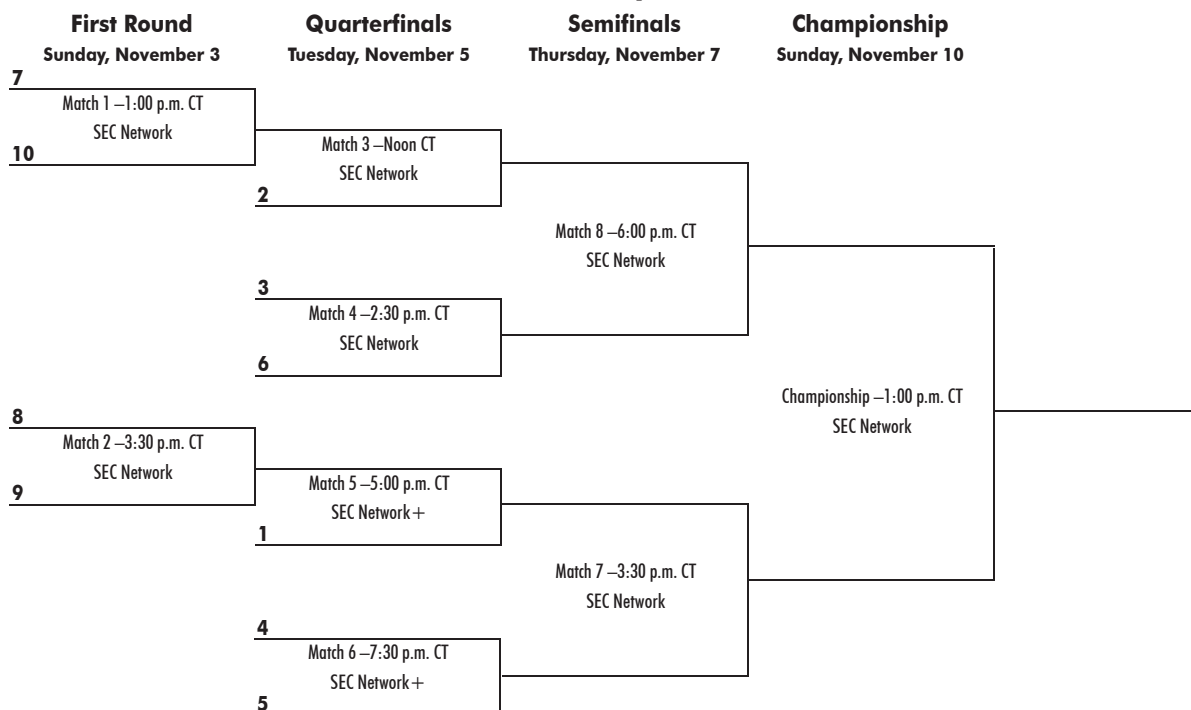

SEC TOURNAMENT

ORANGE BEACH, ALABAMA

There shall be a single-elimination tournament of the top ten teams played at the conclusion of the SEC regular-season schedule. The tournament champion shall be the SEC representative to the NCAA championship.

The top ten teams with the highest point total, regardless of divisions, will participate in the tournament, with the two division champions serving as the top two seeds. The following point system is utilized to determine regular season standings and seeding for the tournament: a win counts as three points, a tie as one, and a loss as zero points. If a game(s) is cancelled, neither team will receive a point and the standings will be determined by average points per game. The tournament shall be played in a Sunday-Tuesday-Thursday-Sunday format with Monday, Wednesday, Friday, and Saturday designated as off/practice days.

Tie-Breaker Procedures

The tournament will be seeded 1-10 based on the point system implemented to determine regular season standings. The two division champions shall be the top two seeds. If teams are tied, the following procedures, in order as follows, will be used to break the tie:

1. **Two-Team Tie:** The following procedure will be used in the following order until the tie is broken:

1. Head-to-head competition between the tied teams.
2. Points earned versus common opponents.
3. Goal differential versus common opponents.
4. Goals scored versus common opponents.
5. Won-Lost record of the two teams versus highest seeded common opponent and proceeding through the No. 14 seed, if necessary.
6. Goal differential versus highest seeded common opponent and proceeding through the No. 14 seed, if necessary.
7. Goals scored versus highest seeded common opponent and proceeding through the No. 14 seed, if necessary.
8. Coin flip by the Commissioner.

2. **Three-Team Tie (or more):** The following procedure will be used until the tie is broken. If at any time this tie breaker results in only two remaining tied teams, then the two-team tiebreaker will be used beginning with Subsection A in that procedure and continuing from that point:

A. If all teams have played one another, then most points earned in those matches only.

B. If all teams have not played, but one team has defeated all teams in the tie break, then that team breaks the tie and shall be placed highest. Remaining teams will continue with the tie break procedure.

C. If all teams have not played one another and a team does not have all wins over the tied teams, then use Subsection B in the two-team tie break procedures and continue through the two team tie-break procedures until ties between all teams are broken (except Subsection H will read "if three or more teams are still tied, the Commissioner will conduct a draw").

All-Time SEC Tournament Champions