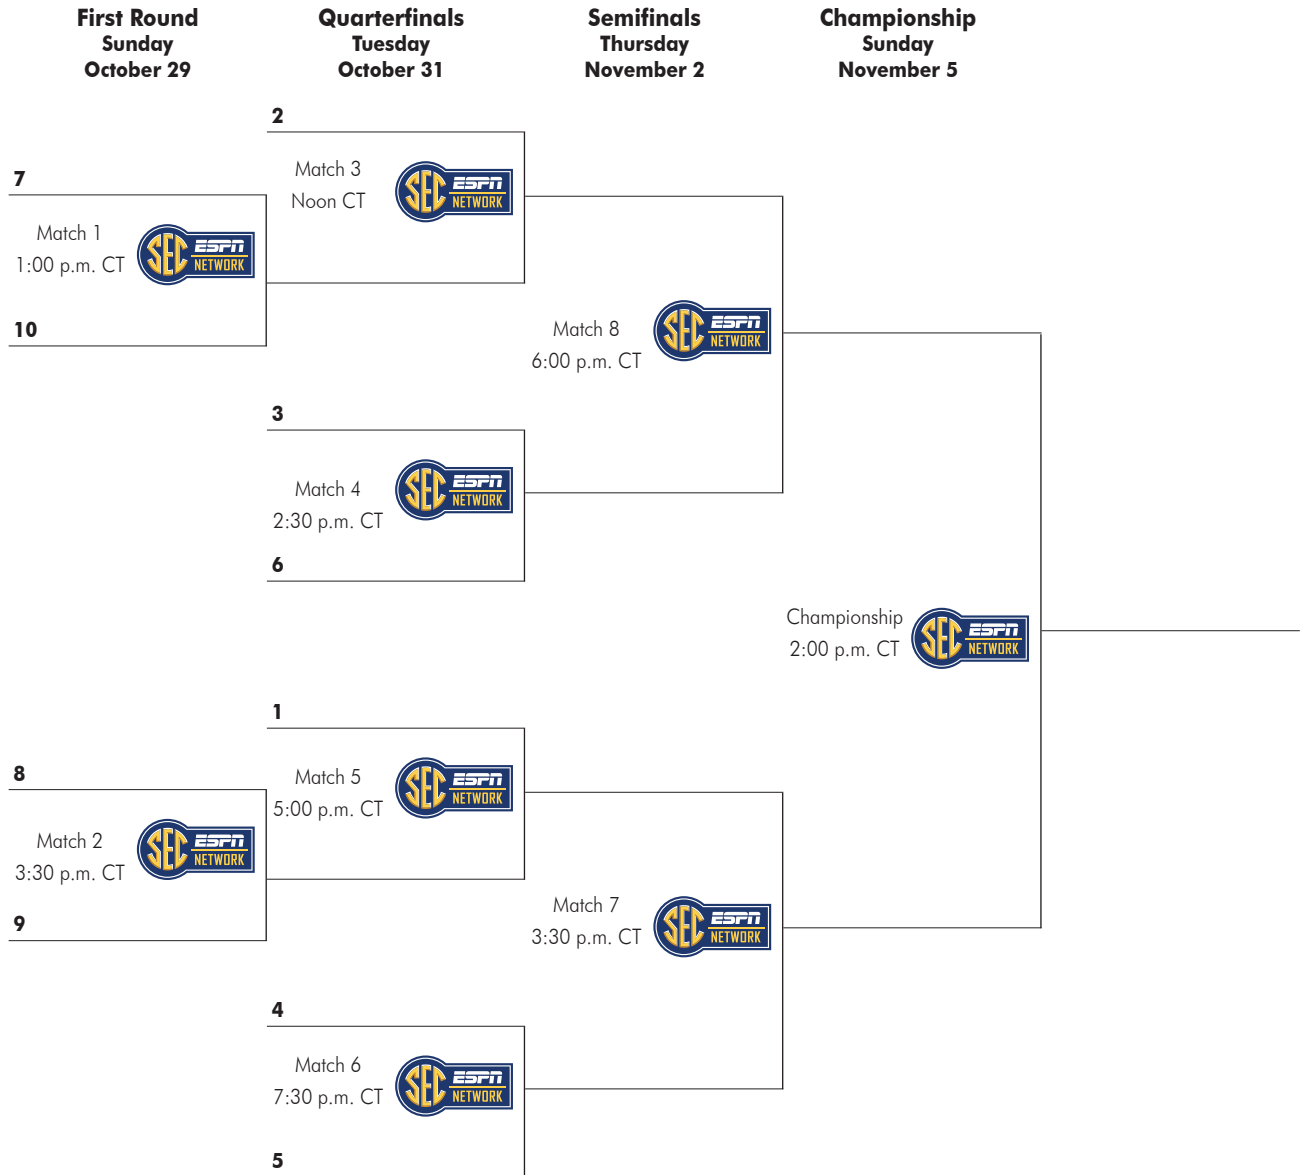

# 2017 SEC TOURNAMENT

October 29 - November 5 • Orange Beach Sportsplex • Orange Beach, Ala.