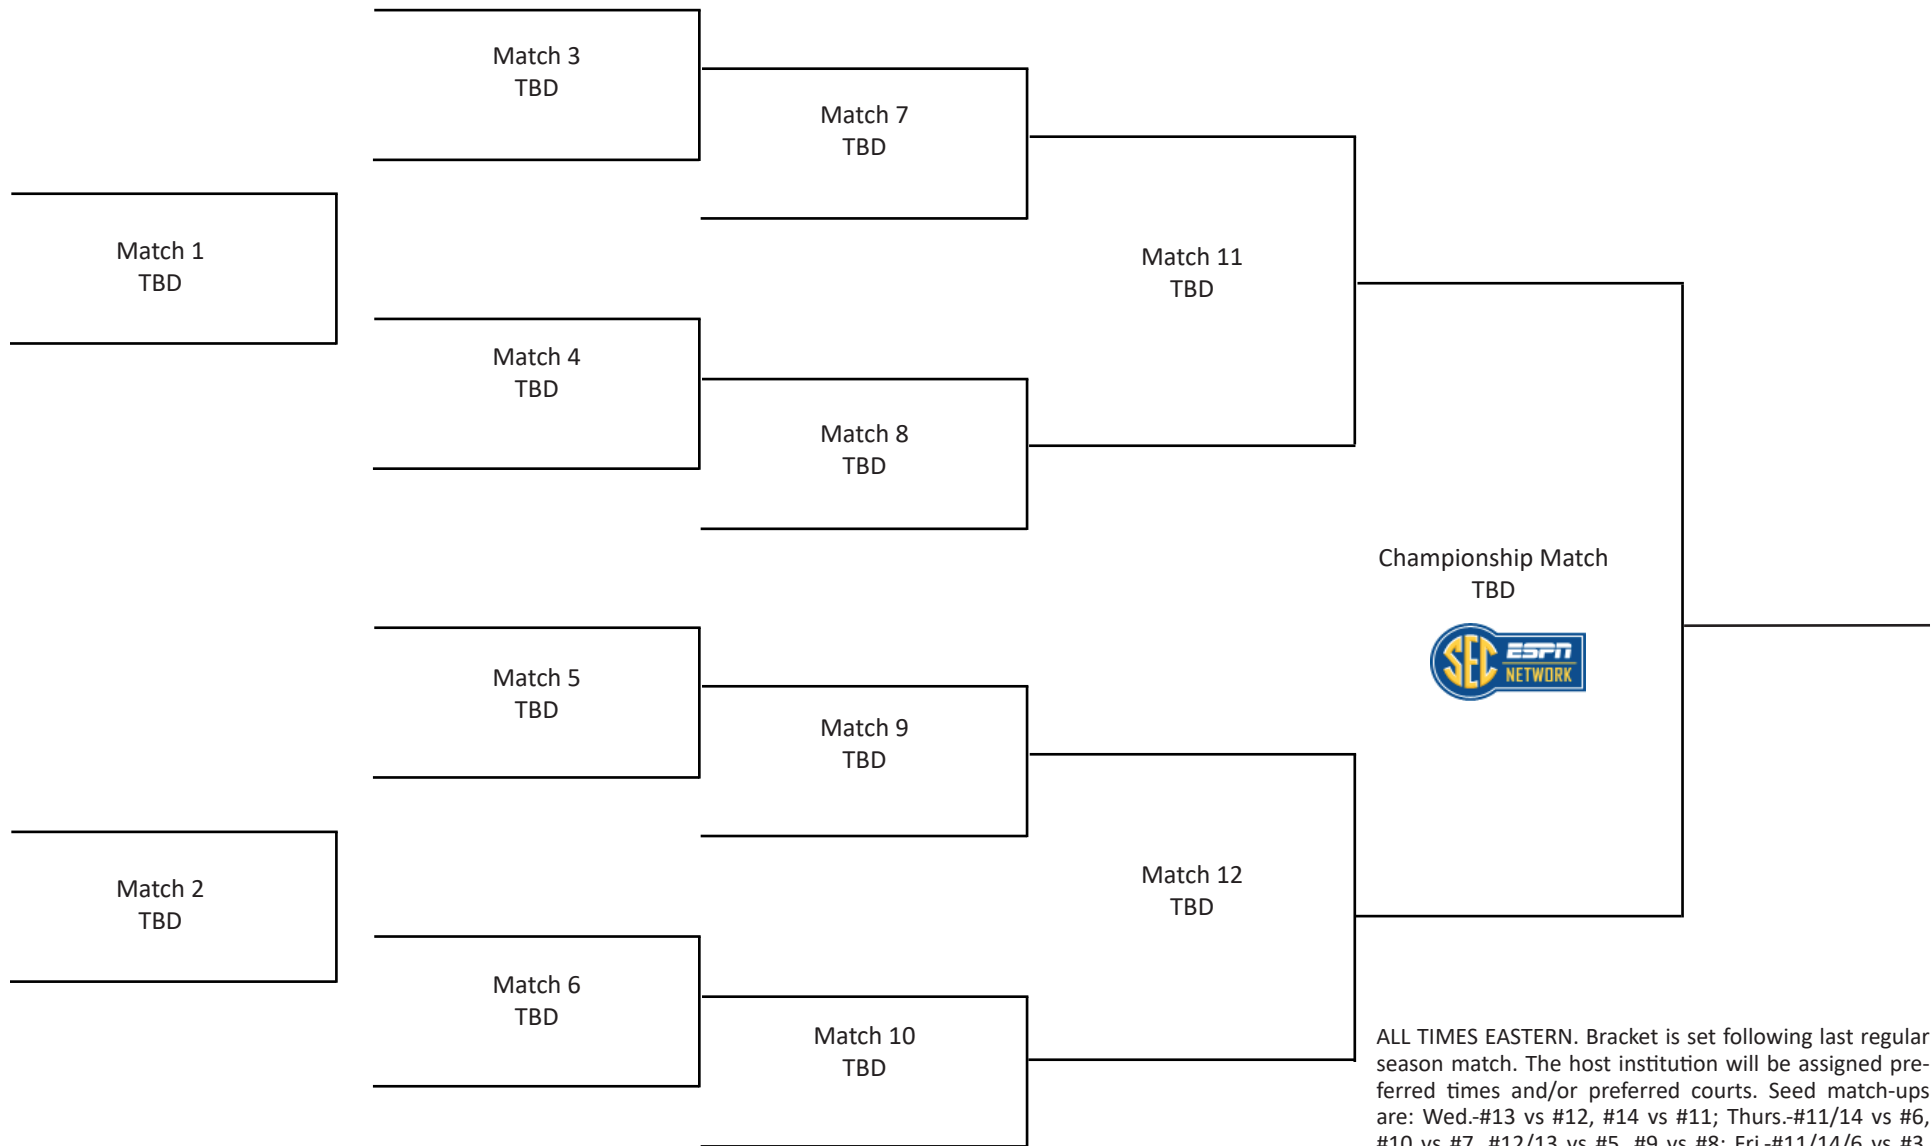

2022 SEC Women's Tennis Tournament

April 20 - 24 • University of Florida • Gainesville, Fla.

Wed., April 20
Thurs., April 21
Fri., April 22
Sat., April 23
Sun., April 24

ALL TIMES EASTERN. Bracket is set following last regular season match. The host institution will be assigned preferred times and/or preferred courts. Seed match-ups are: Wed.-#13 vs #12, #14 vs #11; Thurs.-#11/14 vs #6, #10 vs #7, #12/13 vs #5, #9 vs #8; Fri.-#11/14/6 vs #3, #10/7 vs #2, #12/13/15 vs #4, #9/8 vs #1.