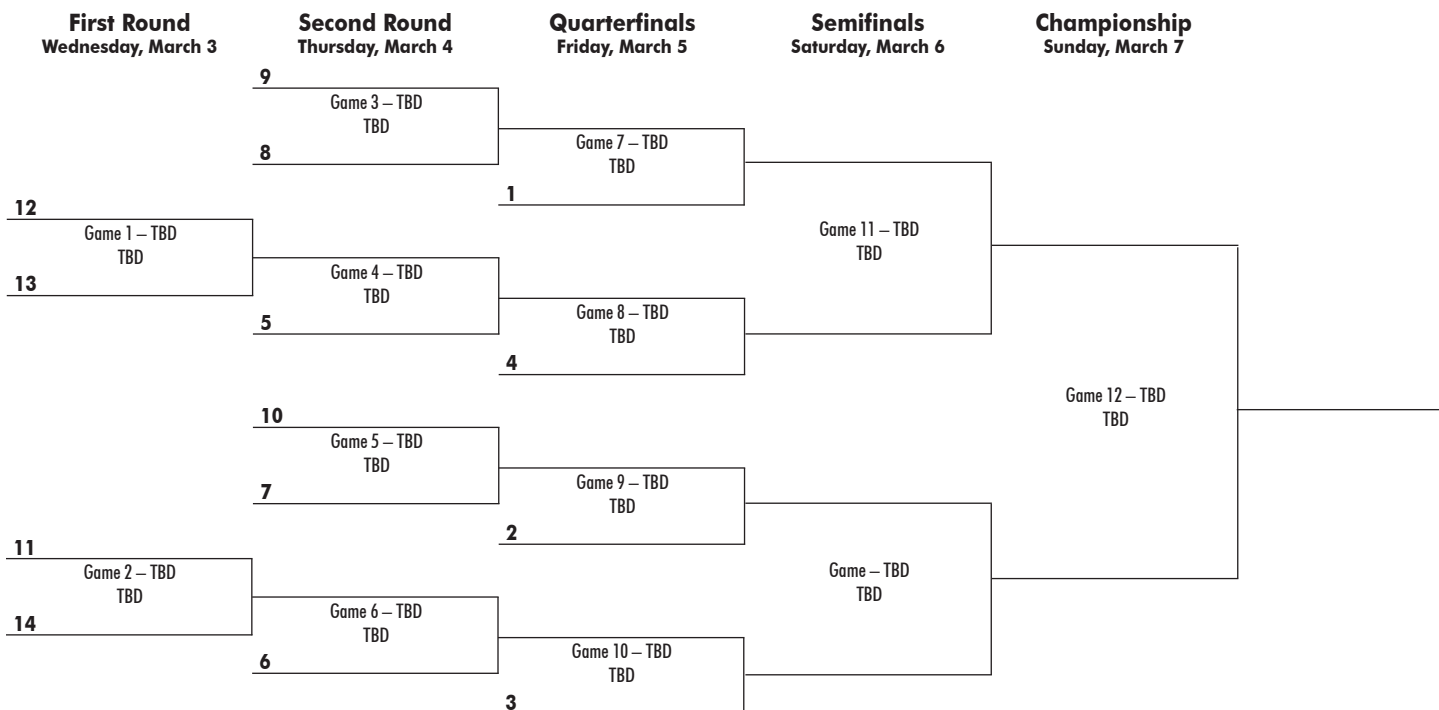

2021 SEC BASKETBALL TOURNAMENT • BON SECOURS WELLNESS ARENA • GREENVILLE, SC

The Southeastern Conference Women's Basketball Tournament will be played for the fifth time in Greenville, S.C. when Bon Secours Wellness Arena plays host to the 2021 event.

The Bon Secours Wellness Arena is a state-of-the-art 15,000 seat sports and entertainment venue. The Arena was opened on September 13, 1998 and has hosted award winning musical acts as well as events such as WWE and Disney on Ice. In the fall of 2012, the Greenville City and Greenville County Councils approved funding of $13.1 million for renovations to the Arena. In June of 2013, the first of a three year renovation project began with phase two starting in June of 2014.

Beginning with its inception and through 1986, the tournament was held at campus sites. The tournament was then sent to Albany, Ga., which served as the site for six years from 1987-92. The tournament then moved to Chattanooga, Tenn., where it was held from 1993-2000, with the exception of 1998 when the tournament moved to Columbus, Ga.

Since 2001 the tournament has enjoyed many new sites, including Memphis (2001), Nashville (2002, 2004, 2008, 2011, 2012, 2018), Little Rock, Ark. (2003, 2006, 2009, 2015), Greenville, S.C. (2005, 2017, 2018, 2019, 2020), Duluth, Ga. (2007, 2010, 2013, 2014) and Jacksonville, Fla. (2016).

The winner of the 13-game tournament will receive the league's automatic bid to the NCAA Tournament. The tournament seeds and conference champion will be determined by the 16-game regular-season SEC schedule.

The event has helped set the stage for SEC teams in the NCAA Tournament, as 30 of the conference tournament champions have advanced to at least the Sweet 16. Three of the last 13 SEC Tournament champions have gone on to win the national championship. The SEC Tournament Champion has failed to win at least one NCAA Tournament game only

twice.

Tennessee leads the league with 17 SEC Tournament titles. Vanderbilt is second with six, while South Carolina has five, Auburn, Georgia, each have four. LSU has two with Kentucky, Mississippi State and Texas A&M having each won one SEC Tournament championship.

Future SEC Tournament Dates & Sites

March 2-6, 2022	Nashville, Tenn.
March 1-5, 2023	TBD
March 6-10, 2024	TBD
March 5-9, 2025	TBD
March 4-8, 2026	TBD

SEC Tournament Tie-Break Procedures

Teams will be seeded No. 1 through No. 14 in the SEC Women's Basketball Tournament bracket based upon the final regular season Conference standings. Teams that finished No. 1 through No. 4 in the final regular season standings shall receive first- and second-round byes and teams that finish No. 5 through No. 10 will receive first-round byes.