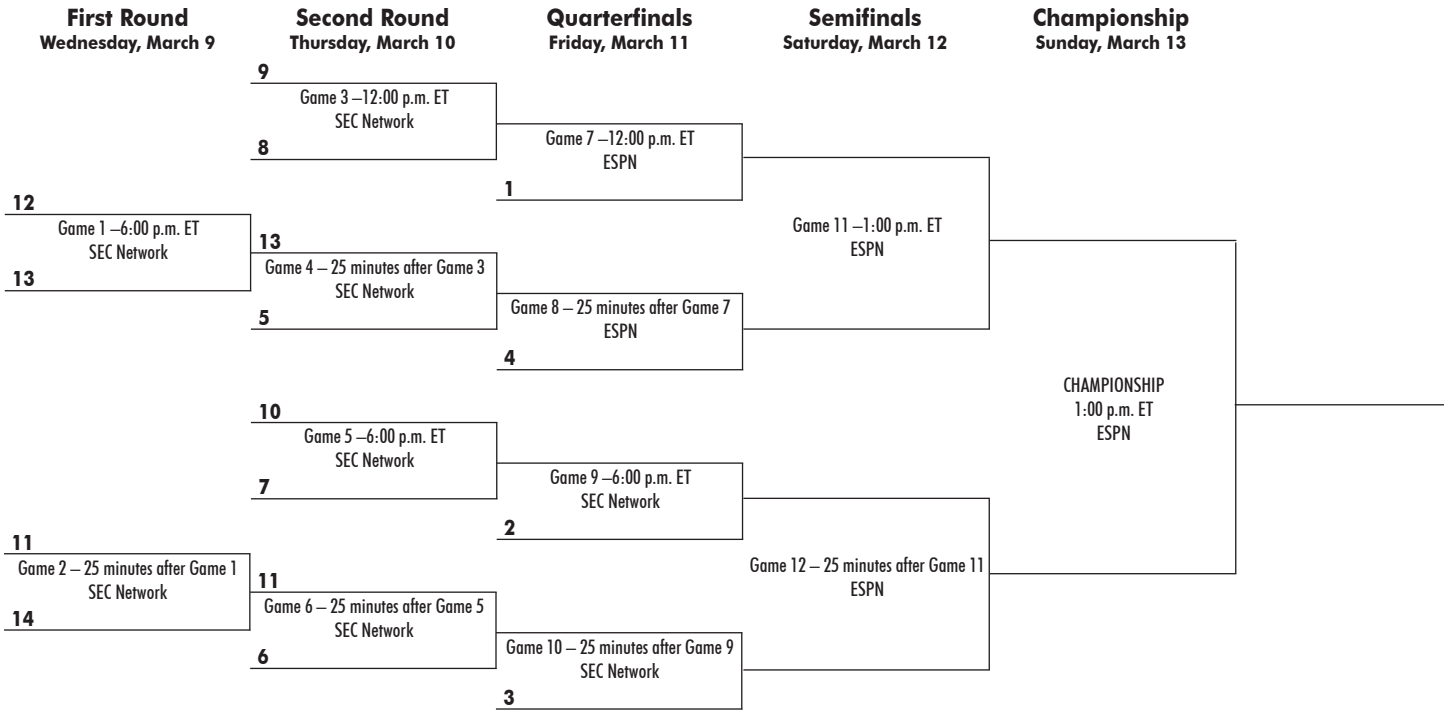

2022 SEC BASKETBALL TOURNAMENT • AMALIE ARENA • TAMPA BAY, FLA

The winner of the 13-game SEC Men’s Basketball Tournament receives the league’s automatic bid to the NCAA Tournament. The tournament seeds are determined by the 18-game conference schedule during the regular season. Teams are seeded 1-14 based on their regular season conference finish.

Atlanta served as host of the inaugural SEC Tournament played following the 1932-33 season and did so again after the 1933-34 season. The event was held every year through 1952, with the exception of 1935. After a 26-year layoff (1953-78), the tournament was renewed in 1979. The 2020 tournament will be the 61st in league history and the 42nd since the renewal.

The event has helped set the stage for SEC teams in the NCAA Tournament, as 27 of the tournament champions since the tournament resumed in 1979 have advanced to at least the Sweet 16. Twenty of those teams have gone on to the Elite Eight, 12 to the Final Four and three have been crowned national champion. Six of the last 15 SEC Tournament champions have advanced to the Final Four with three of those teams winning a national championship. The SEC Tournament Champion has failed to win at least one NCAA Tournament game only four times.

Kentucky leads the league with 31 SEC Tournament titles. Alabama is second with seven, while Tennessee and Florida are tied for third with four. Mississippi State has three championship trophies while Auburn, Georgia, Ole Miss and Vanderbilt have two. Arkansas, LSU and former league member Georgia Tech have each won one SEC Tournament championship.

Future SEC Tournament Dates & Sites

March 8-12, 2023	Nashville, TN (Bridgestone Arena)
March 13-17, 2024	Nashville, TN (Bridgestone Arena)
March 12-16, 2025	Nashville, TN (Bridgestone Arena)
March 11-15, 2026	Nashville, TN (Bridgestone Arena)
March 10-14, 2027	Nashville, TN (Bridgestone Arena)
March 8-12, 2028	Nashville, TN (Bridgestone Arena)
March 7-11, 2029	Nashville, TN (Bridgestone Arena)
March 13-17, 2030	Nashville, TN (Bridgestone Arena)
*March 12-16, 2031	Nashville, TN (Bridgestone Arena)
*March 10-14, 2032	Nashville, TN (Bridgestone Arena)
*March 9-13, 2033	Nashville, TN (Bridgestone Arena)
*March 8-12, 2034	Nashville, TN (Bridgestone Arena)
*March 7-11, 2035	Nashville, TN (Bridgestone Arena)

*option to extend current agreement to 2035

SEC Tournament Tie-Breaker Procedures

Teams will be seeded No. 1 through No. 14 in the SEC Men’s Basketball Tournament bracket based upon the final regular season Conference standings. Teams that finished No. 1 through No. 4 in the final regular season standings shall receive first- and second-round byes and teams that finish No. 5 through No. 10 will receive first-round byes in the SEC Men’s Basketball Tournament.

1. **Two-Team Tie:** The following procedure will be used in the following order until the tie is broken: