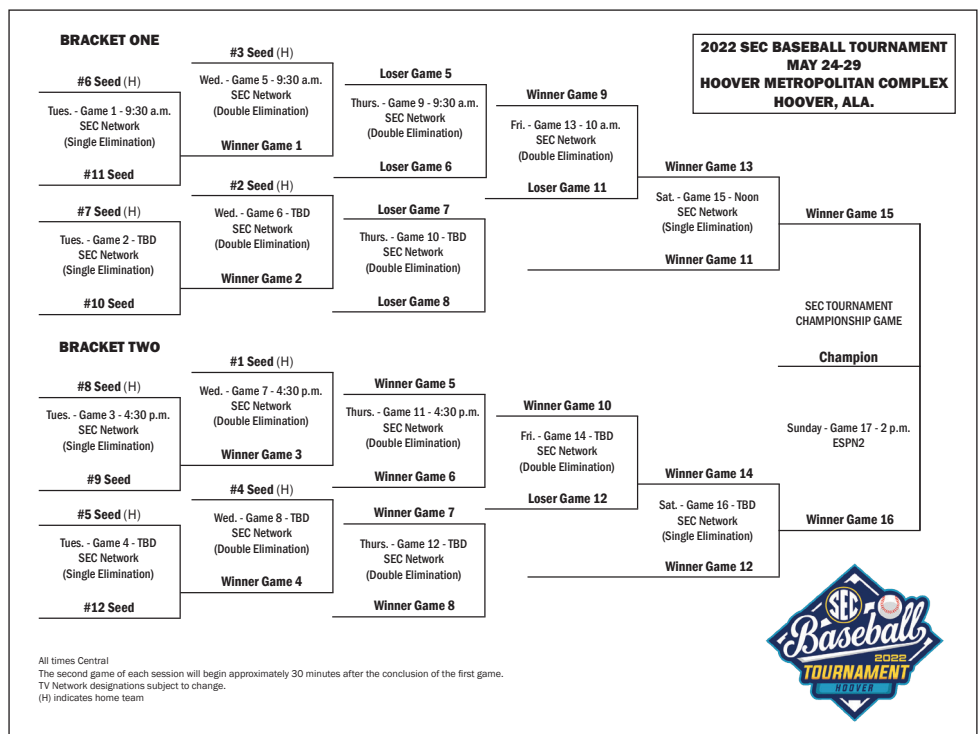

SEC Tournament Seeding

The two division champions shall be automatically seeded number one and number two based on winning percentage in conference competition. The rest shall be seeded numbers three through 12 based on winning percentage without regard to division. Ties will be broken in the following manner:

1. Two-Team Tie. The following procedure will be used in the following order until the tie is broken:

- A. Won-lost results of head-to-head competition between the two tied teams.
- B. If two-teams are divisional opponents:
  - (1) Won-lost percentage within their division (over the 15-game SEC division schedule).
  - (2) Won-lost percentage of the two teams versus the No. 1 team in their division (and proceeding through the No. 7 team, if necessary).
- C. If two teams are not divisional opponents:
  - (1) Won-lost record of the two teams versus the No. 1 seed using common opponents only (and proceeding through the No. 12 seed, if necessary).
  - (2) Coin flip by the Commissioner

- A. If all three teams are common opponents: Total won-lost percentage of games played among the tied teams.
- B. Won-lost percentage of the tied teams versus the No. 1 seed and proceeding through the No. 12 seed, if necessary, using common opponents only.
- C. If three or more teams still are tied, the Commissioner will conduct a draw.

2022 SEC Tournament Schedule

Tuesday, May 24

Game 1	9:30 a.m.	#6 Seed vs. #11 Seed [SEC Network]
Game 2	TBD	#7 Seed vs. #10 Seed [SEC Network]
Game 3	4:30 p.m.	#8 Seed vs. #9 Seed [SEC Network]
Game 4	TBD	#5 Seed vs. #12 Seed [SEC Network]

Wednesday, May 25

Game 5	9:30 a.m.	#3 Seed vs. Winner Game 1 [SEC Network]
Game 6	TBD	#2 Seed vs. Winner Game 2 [SEC Network]
Game 7	4:30 p.m.	#1 Seed vs. Winner Game 3 [SEC Network]
Game 8	TBD	#4 Seed vs. Winner Game 4 [SEC Network]

Thursday, May 26

Game 9	9:30 a.m.	Loser Game 5 vs. Loser Game 6 [SEC Network]
Game 10	TBD	Loser Game 7 vs. Loser Game 8 [SEC Network]
Game 11	4:30 p.m.	Winner Game 5 vs. Winner Game 6 [SEC Network]
Game 12	TBD	Winner Game 7 vs. Winner Game 8 [SEC Network]

Friday, May 27

Game 13	3:00 p.m.	Winner Game 9 vs. Loser Game 11 [SEC Network]
Game 14	TBD	Winner Game 10 vs. Loser Game 12 [SEC Network]

Saturday, May 28

Game 15	Noon	Winner Game 13 vs. Winner Game 11 [SEC Network]
Game 16	TBD	Winner Game 14 vs. Winner Game 12 [SEC Network]

Sunday, May 29

Game 17	2:00 p.m.	Winner Game 15 vs. Winner Game 16 [ESPN2]

All Times Central