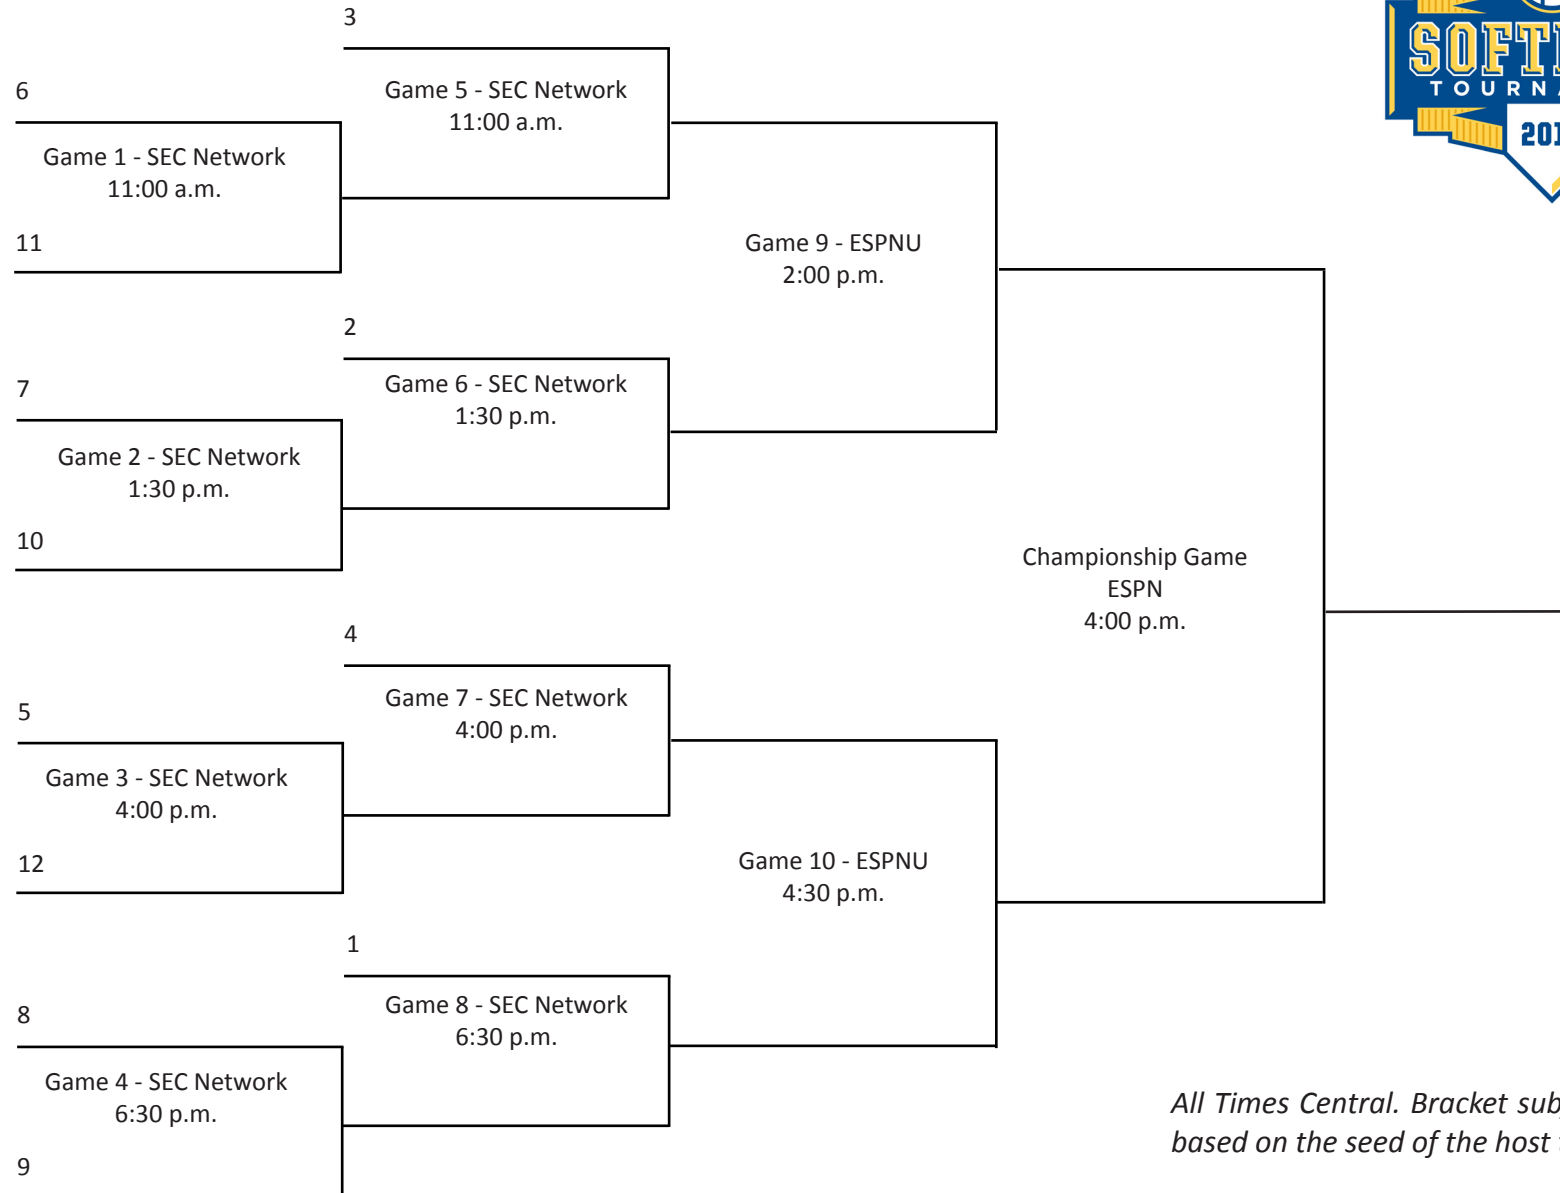

2016 SEC Softball Tournament

May 11-14 • Nusz Park • Starkville, Miss.

Wed., May 11 Thurs., May 12 Fri., May 13 Sat., May 14

All Times Central. Bracket subject to change based on the seed of the host team.