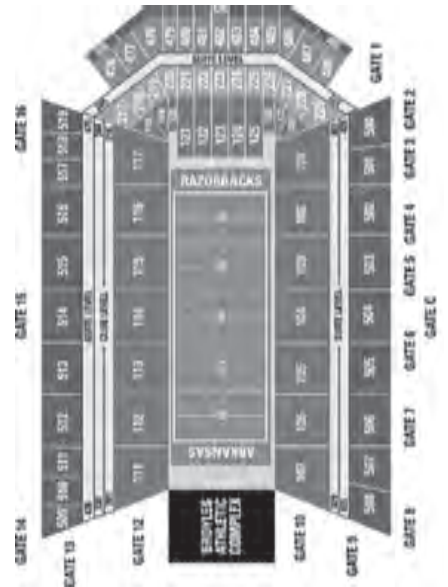

DR. DAN FERRITOR
Interim Chancellor
(Rockhurst, '62)