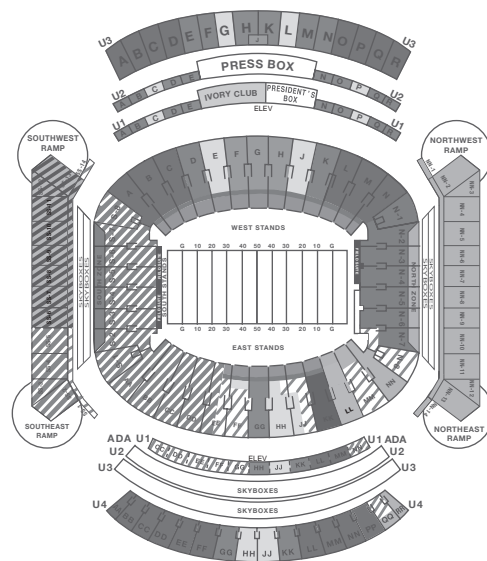

ALABAMA

ALABAMA • ARKANSAS • AUBURN • FLORIDA • GEORGIA • KENTUCKY • LSU • OLE MISS

2015 SCHEDULE

Sept. 5	vs. Wisconsin (Dallas, 7:00 CT – ABC)	UW leads 1-0
Sept. 12	MIDDLE TENNESSEE (3:00 CT – SECN)	UA leads 2-0
Sept. 19	OLE MISS* (8:15 CT – ESPN)	UA leads 48-10-2
Sept. 26	UL MONROE	ULM leads 1-0
Oct. 3	at Georgia*	UA leads 36-25-4
Oct. 10	ARKANSAS*	UA leads 15-8
Oct. 17	at Texas A&M*	UA leads 5-2
Oct. 24	TENNESSEE*	UA leads 51-38-7
Nov. 7	LSU*	UA leads 49-25-5
Nov. 14	at Mississippi State*	UA leads 77-18-3
Nov. 21	CHARLESTON SOUTHERN	First Meeting
Nov. 28	at Auburn*	UA leads 43-35-1

*SEC Game

University of Alabama Crimson Tide Quick Facts

LOCATION: Tuscaloosa, Alabama

FOUNDED: April 12, 1831

ENROLLMENT: 36,155

NICKNAME: Crimson Tide

COLORS: Crimson and White

STADIUM: Bryant-Denny Stadium
(101,821)

PLAYING SURFACE: Prescription
Athletic Turf (Natural Grass)

FIRST GAME: Oct. 4, 1929 –
Alabama 22, Ole Miss 7

HOME RECORD: 535-135-25 (.788)

HOME ATTENDANCE: 710,736
(101,534 avg./99.72% Capacity)

ALL-TIME RECORD: 850-325-43
(.715/1,218 games)

2014 RECORD: 12-2 (7-0 H; 3-1 A;
2-1 N; 5-1 vs. Western Division)

2014 SEC RECORD/FINISH: 7-1/1st
SEC West

SEC CHAMPIONSHIPS: 24 (1933,
34, 37, 45, 53, 64, 65, 66, 71,
72, 73, 74, 75, 77, 78, 79, 81,
89, 92, 99, 2009, 12, 14)

BOWL: Allstate Sugar Bowl, New
Orleans, La. (Alabama 35, Ohio
State 42)

BOWL APPEARANCES: 62

BOWL RECORD: 34-24-3 (.532)

LAST BOWL APPEARANCE: Allstate
Sugar Bowl, New Orleans, La. (lost
to Ohio State 35-42, Jan. 1, 2015)