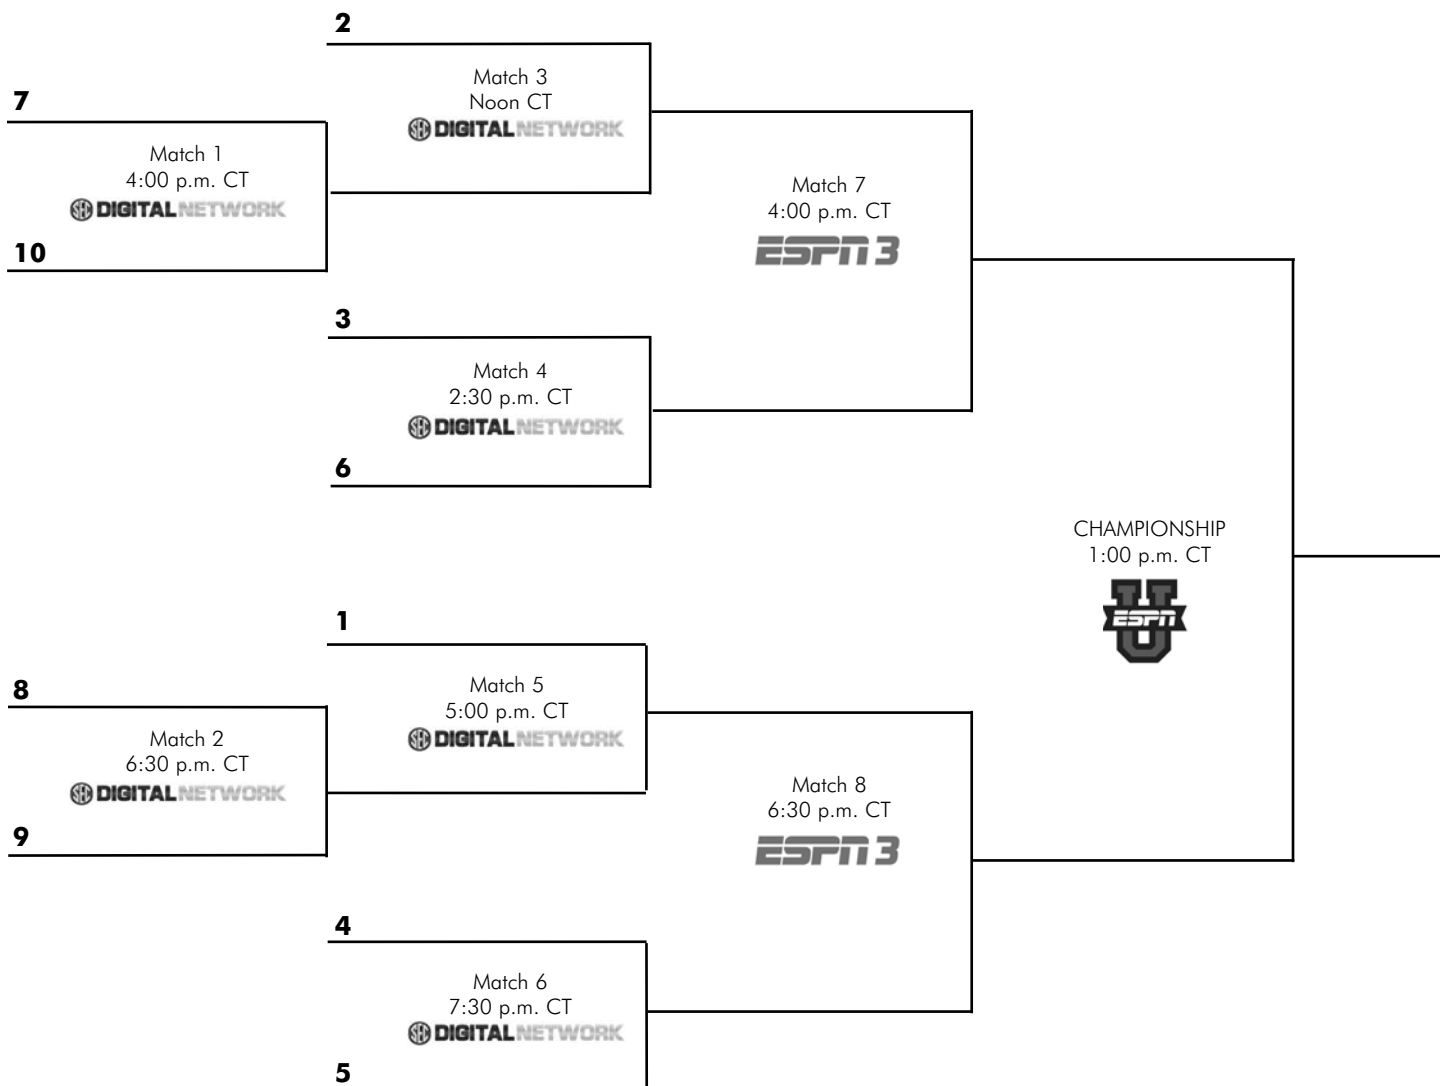

Format

The format of the tournament is a single-elimination tournament of the top 10 teams in the Conference. The tournament champion shall be the SEC representative to the NCAA championship.

The following point system will be implemented to determine regular season standings and seeding for the tournament: a win counts as three points, a tie as one and a loss as zero points. If a game is canceled, neither team will receive a point and the standings will be determined by average points per game.