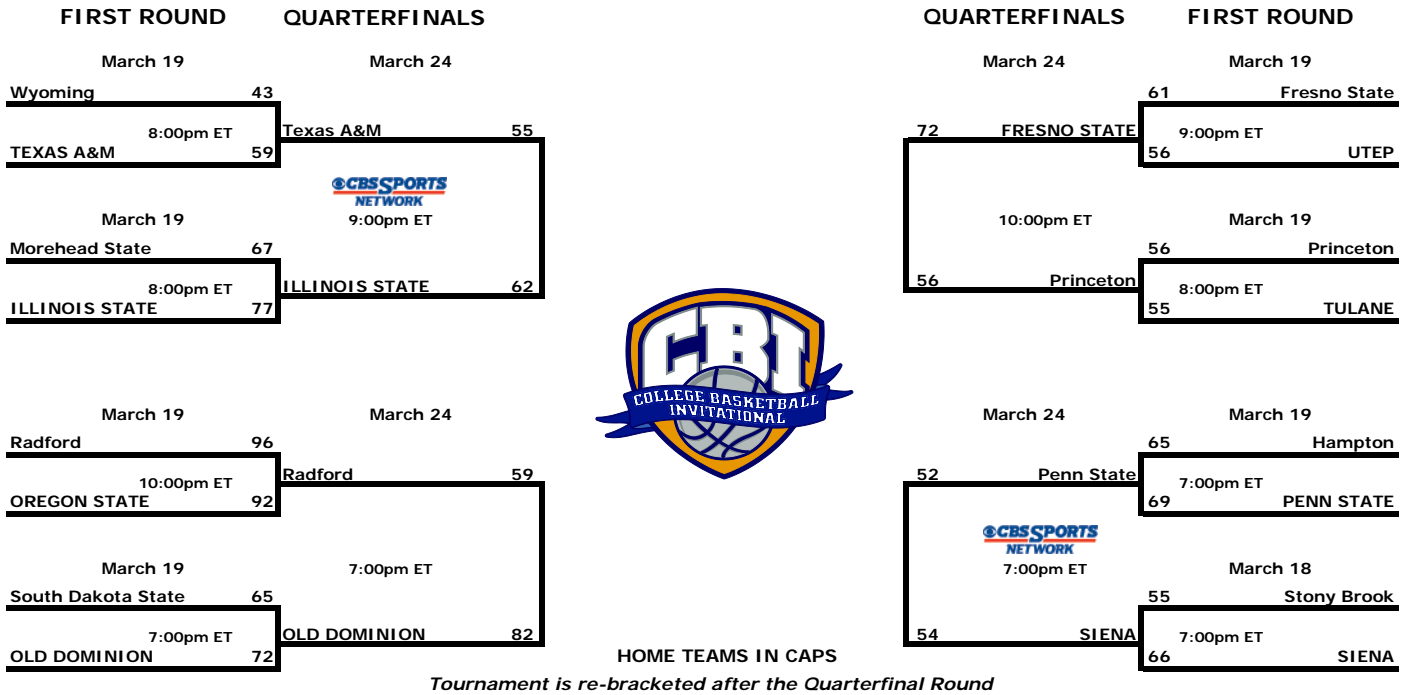

2014 College Basketball Invitational