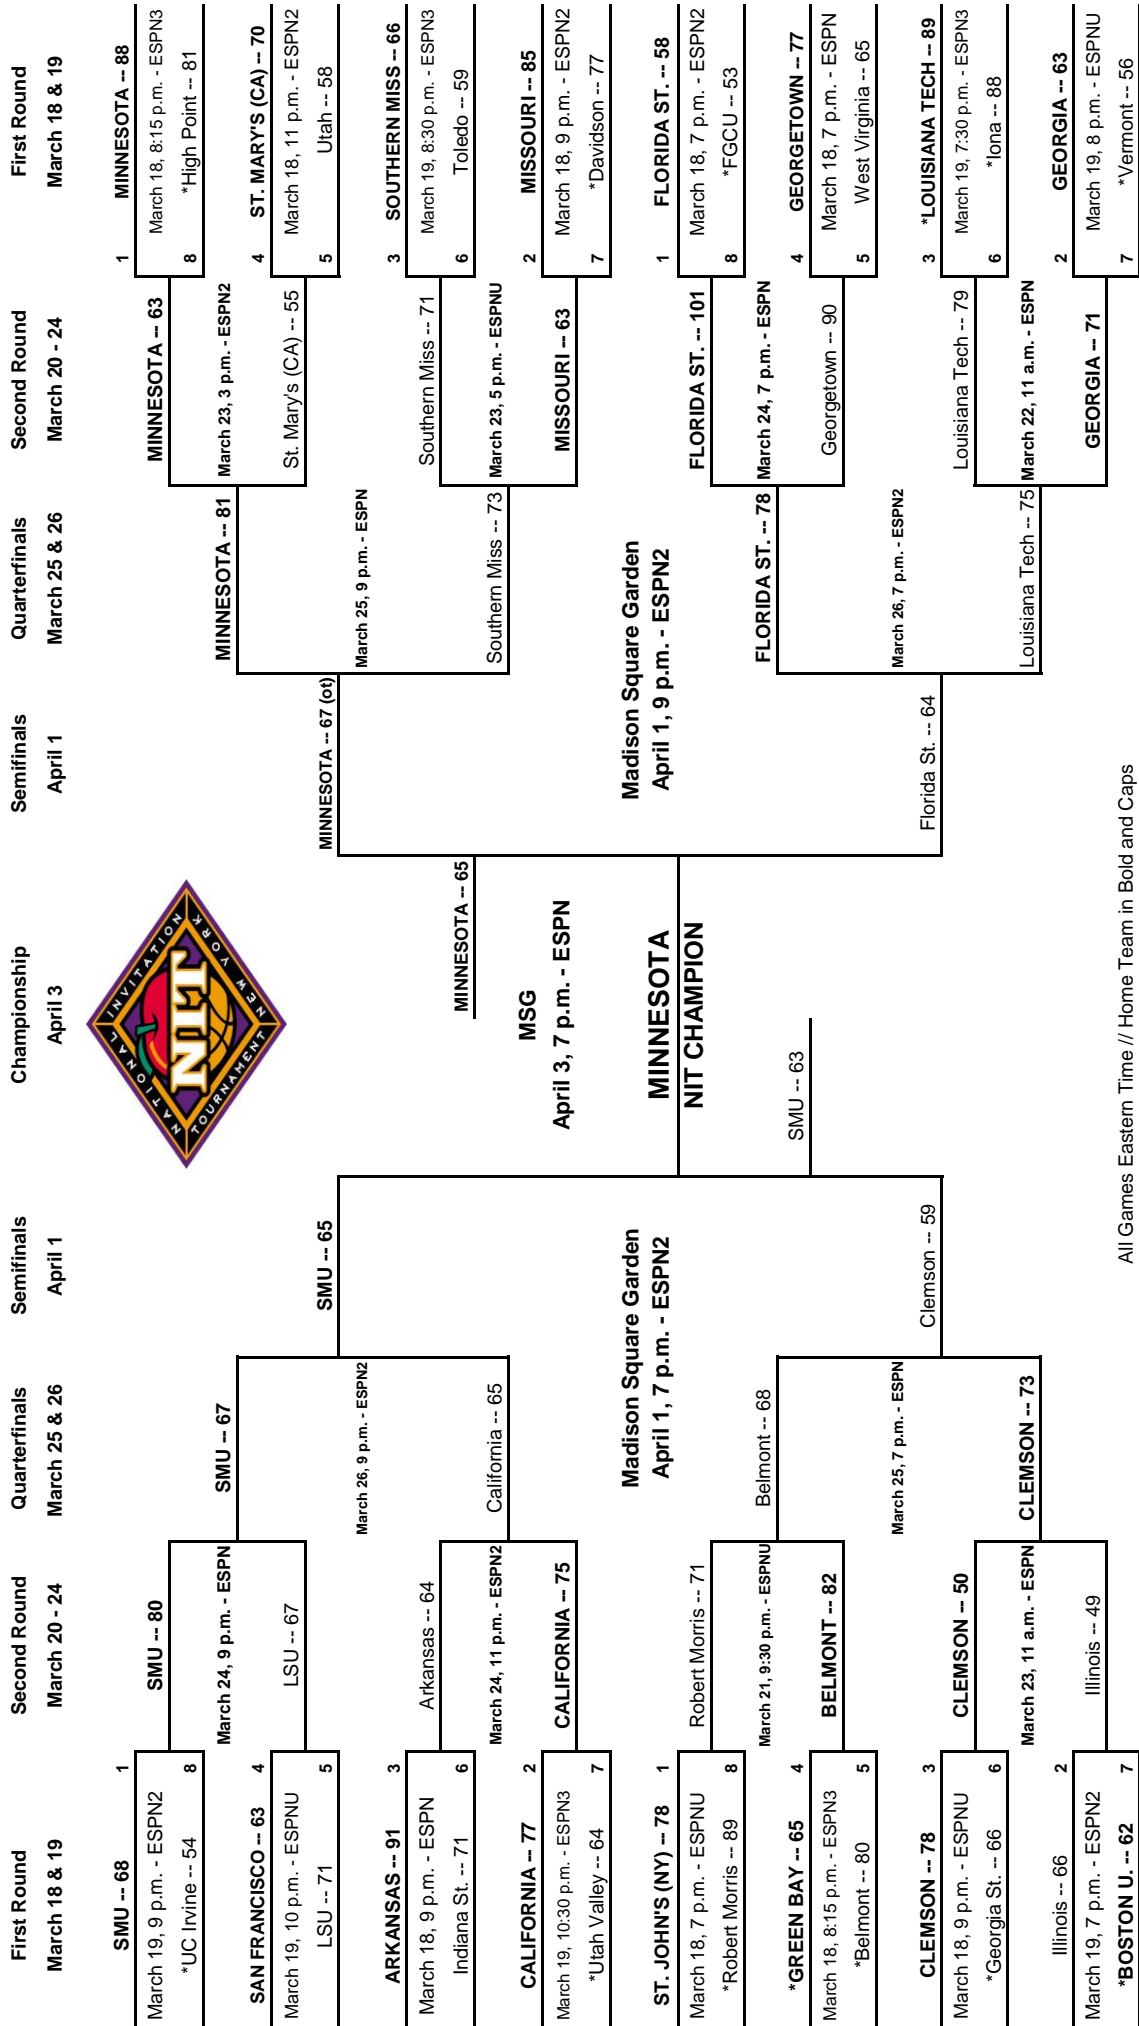

2014 NATIONAL INVITATION TOURNAMENT®

All Games Eastern Time // Home Team in Bold and Caps
*Automatic Qualifiers - Regular Season Conference Champions