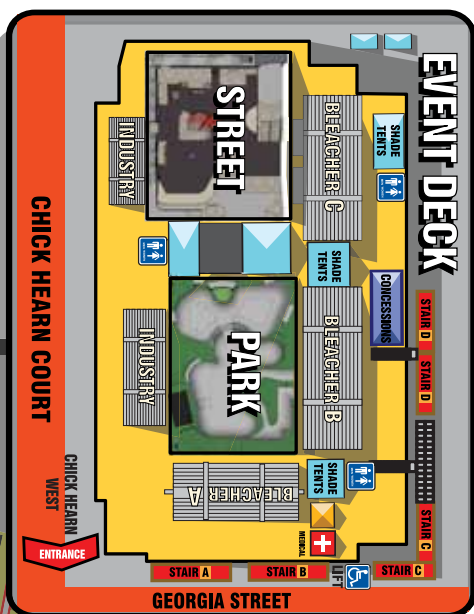

EVENT DECK

LOS ANGELES CONVENTION CENTER

X GAMES 17

NOKIA THEATRE LA LIVE / STAPLES CENTER

	NOKIA PLAZA		CONCESSION TENTS
	NOKIA THEATRE LA LIVE		GUEST SERVICES
	X FEST		AWARDS STAGE
	SKATE-STREET EVENTS on the EVENT DECK		SPECTATOR MEDICAL
	MOTO X STAPLES CENTER		ENTRANCES TO EVENT DECK
	RALLY COURSE		ADA ACCESS
	X GAMES VENUE		RESTROOMS
	VENUE ENTRANCES		ATM
			MERCHANDISE TENTS