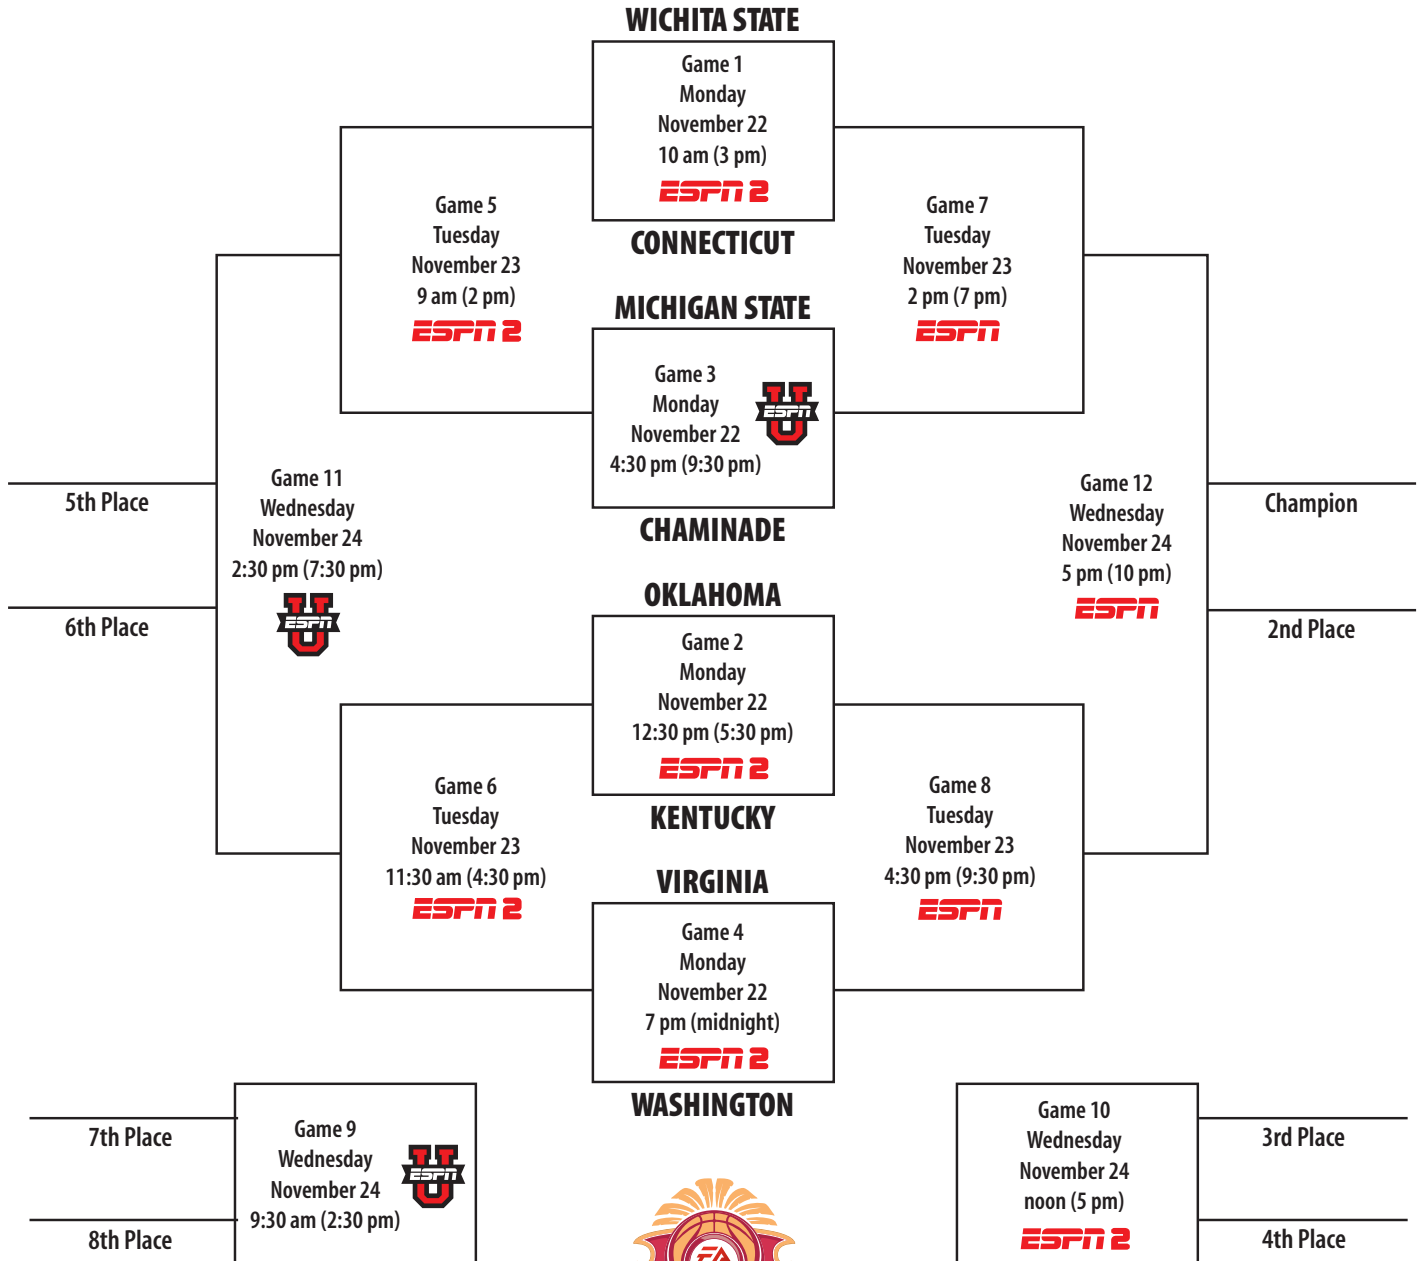

27TH ANNUAL

MAUI INVITATIONAL®

HOSTED BY CHAMINADE UNIVERSITY

MAUIINVITATIONAL.COM

NOVEMBER 22-23-24, 2010 • LAHAINA CIVIC CENTER, MAUI, HI

All games Hawaiian time (Eastern time in parentheses).
Game times subject to change. Home team in bottom half of bracket. Chaminade is always the home team.