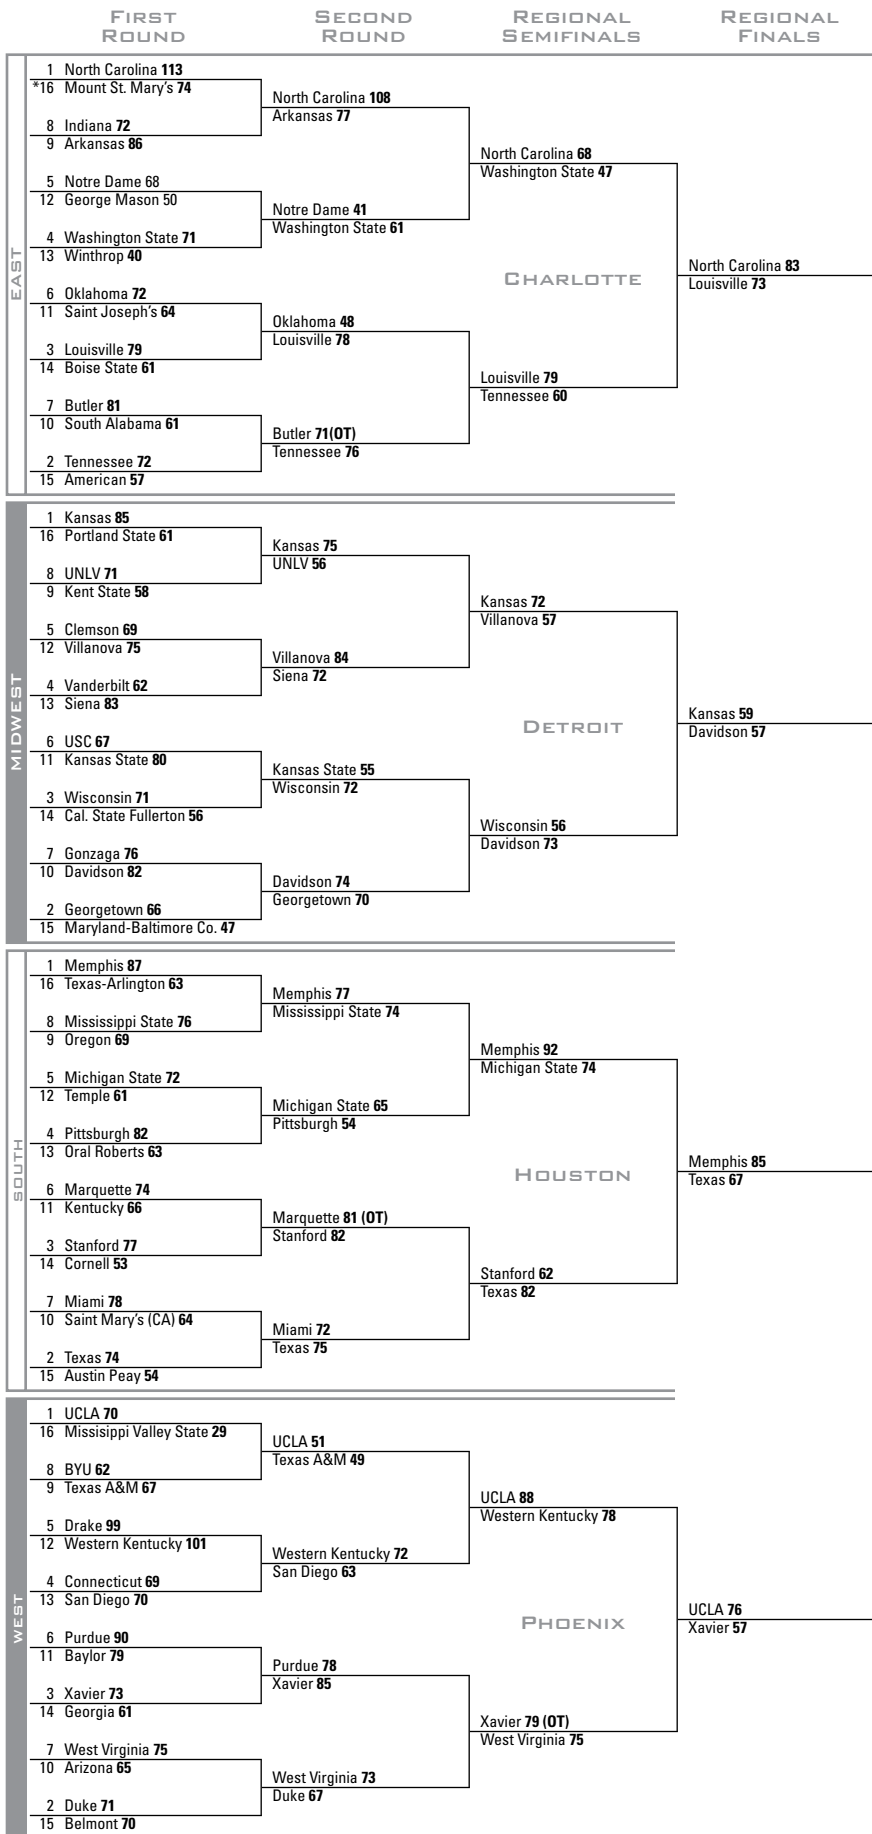

# 2008 NCAA TOURNAMENT

**Kansas 75 (OT)  
Memphis 68**

NATIONAL FINAL  
SAN ANTONIO

\*Play-in game: Mount St. Mary's d. Coppin State 69-60