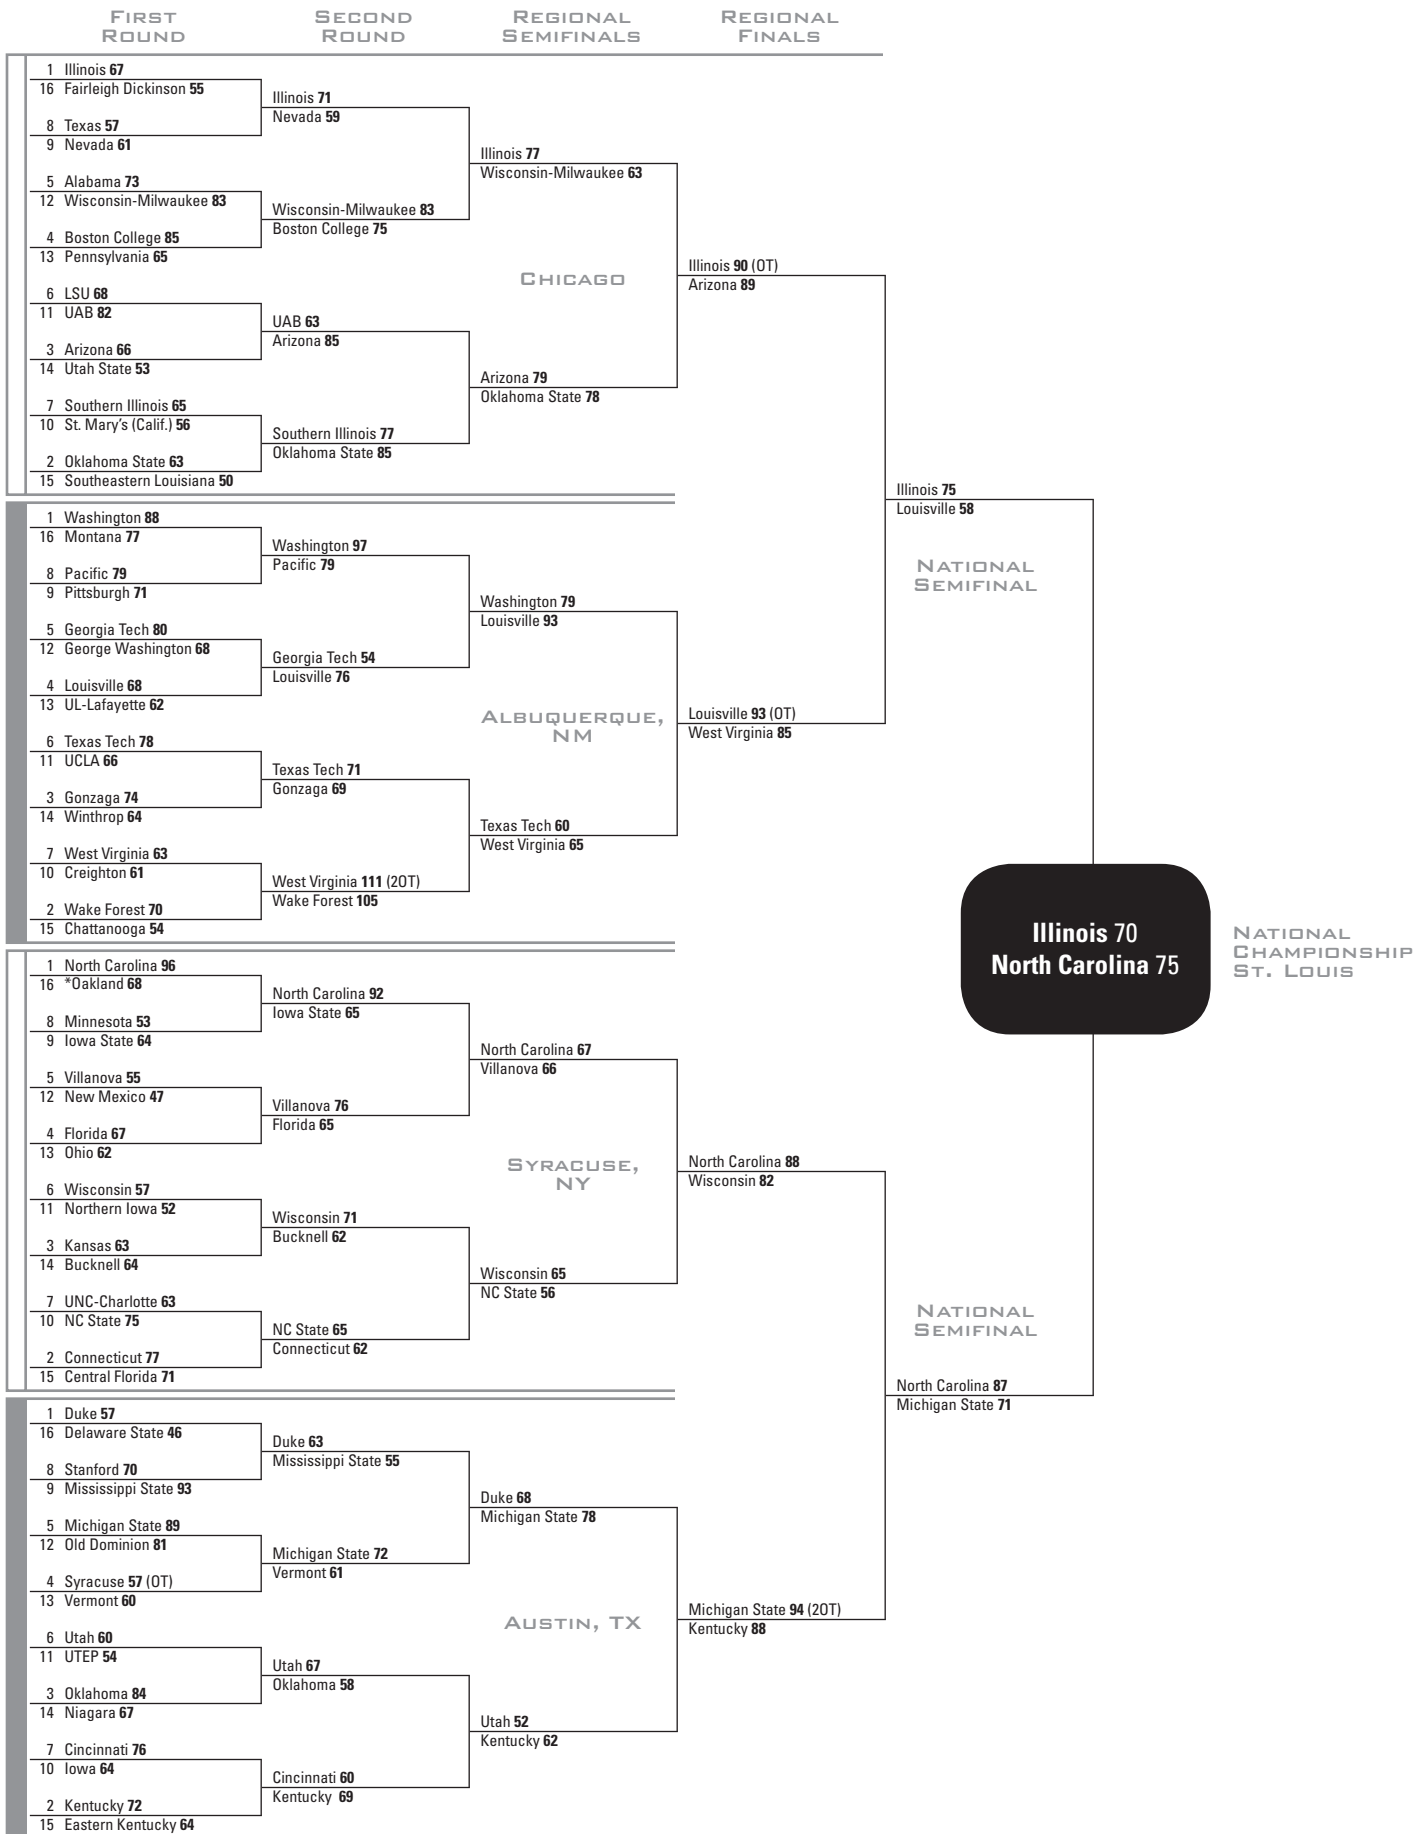

# 2005 NCAA TOURNAMENT

NATIONAL CHAMPIONSHIP  
ST. LOUIS

\*Opening round: Oakland d. Alabama A&M 79-69