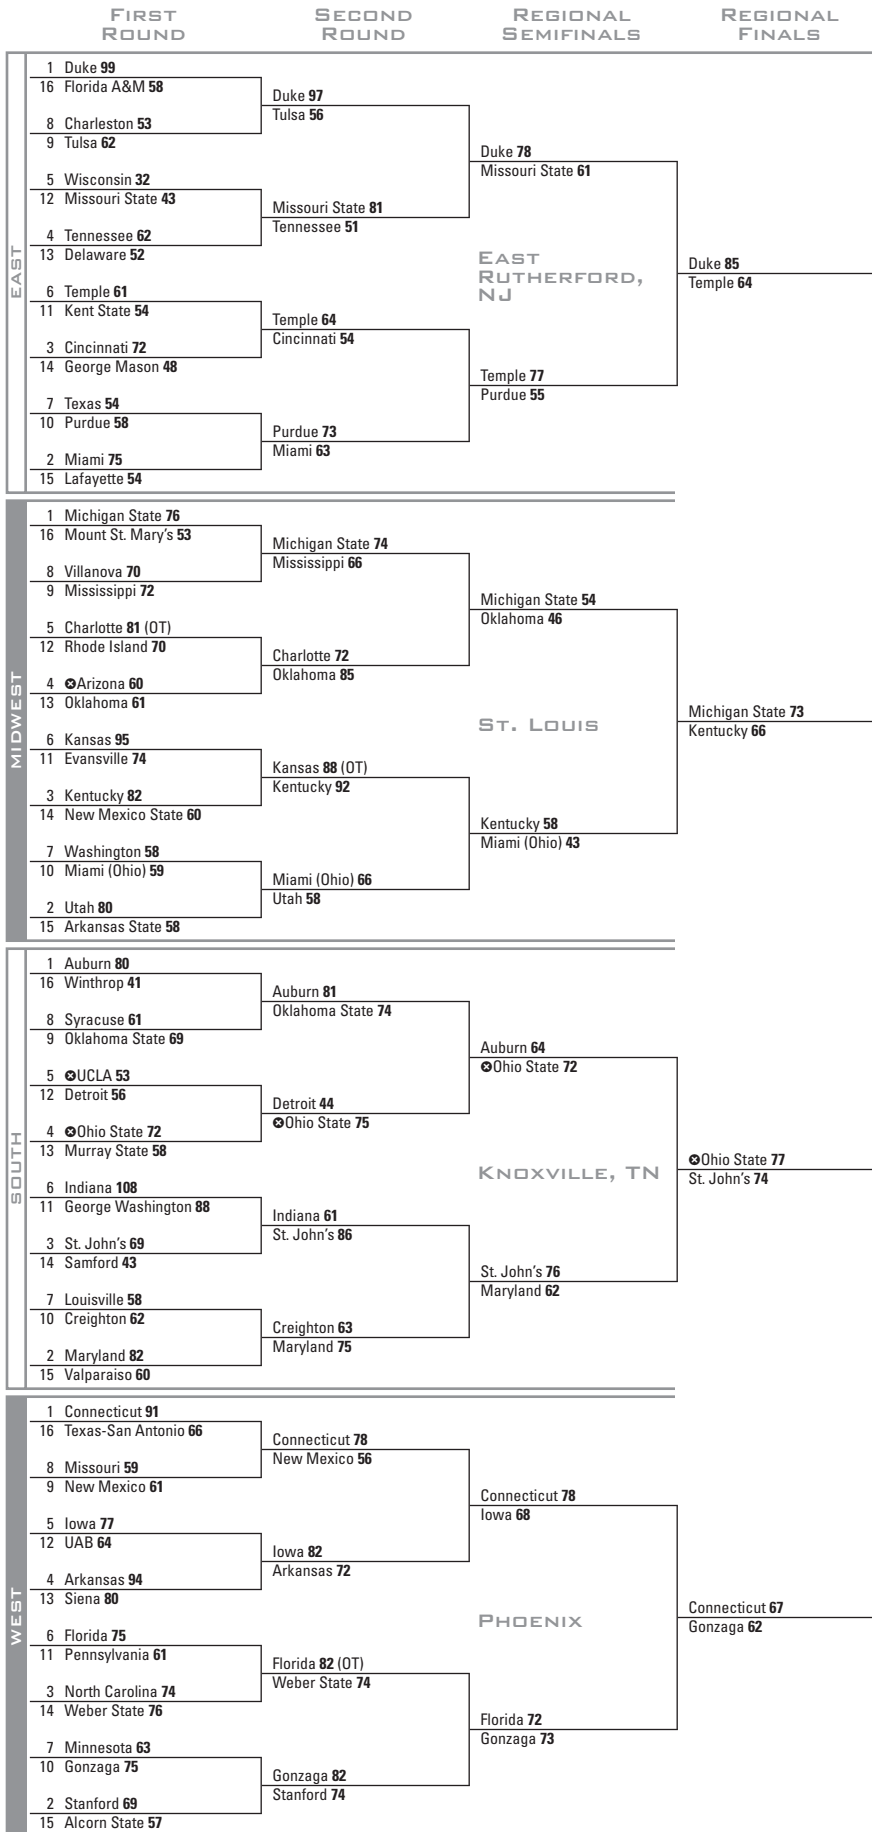

# 1999 NCAA TOURNAMENT

**Duke 74**  
**Connecticut 77**

NATIONAL CHAMPIONSHIP  
ST. PETERSBURG, FL

NATIONAL SEMIFINAL

NATIONAL SEMIFINAL

 Team participation later vacated.