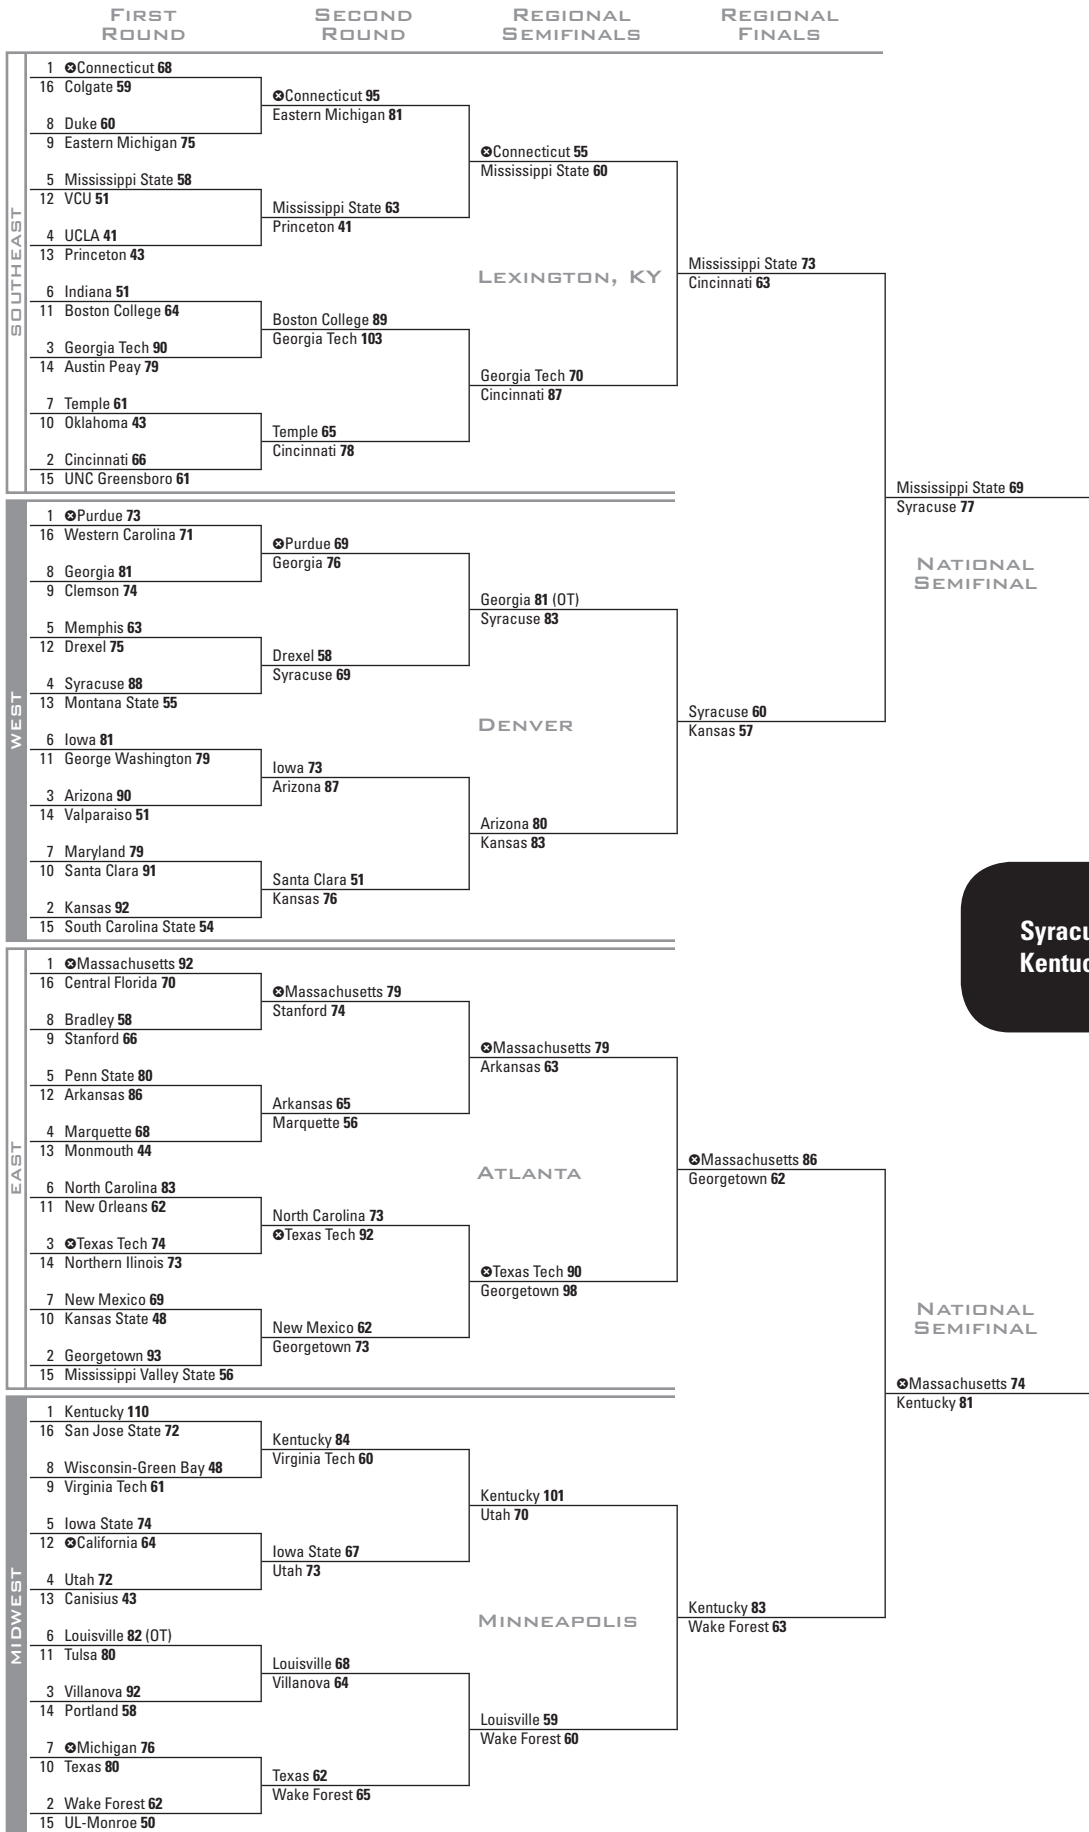

1996 NCAA TOURNAMENT

NATIONAL CHAMPIONSHIP
EAST RUTHERFORD, NJ

Team participation later vacated.