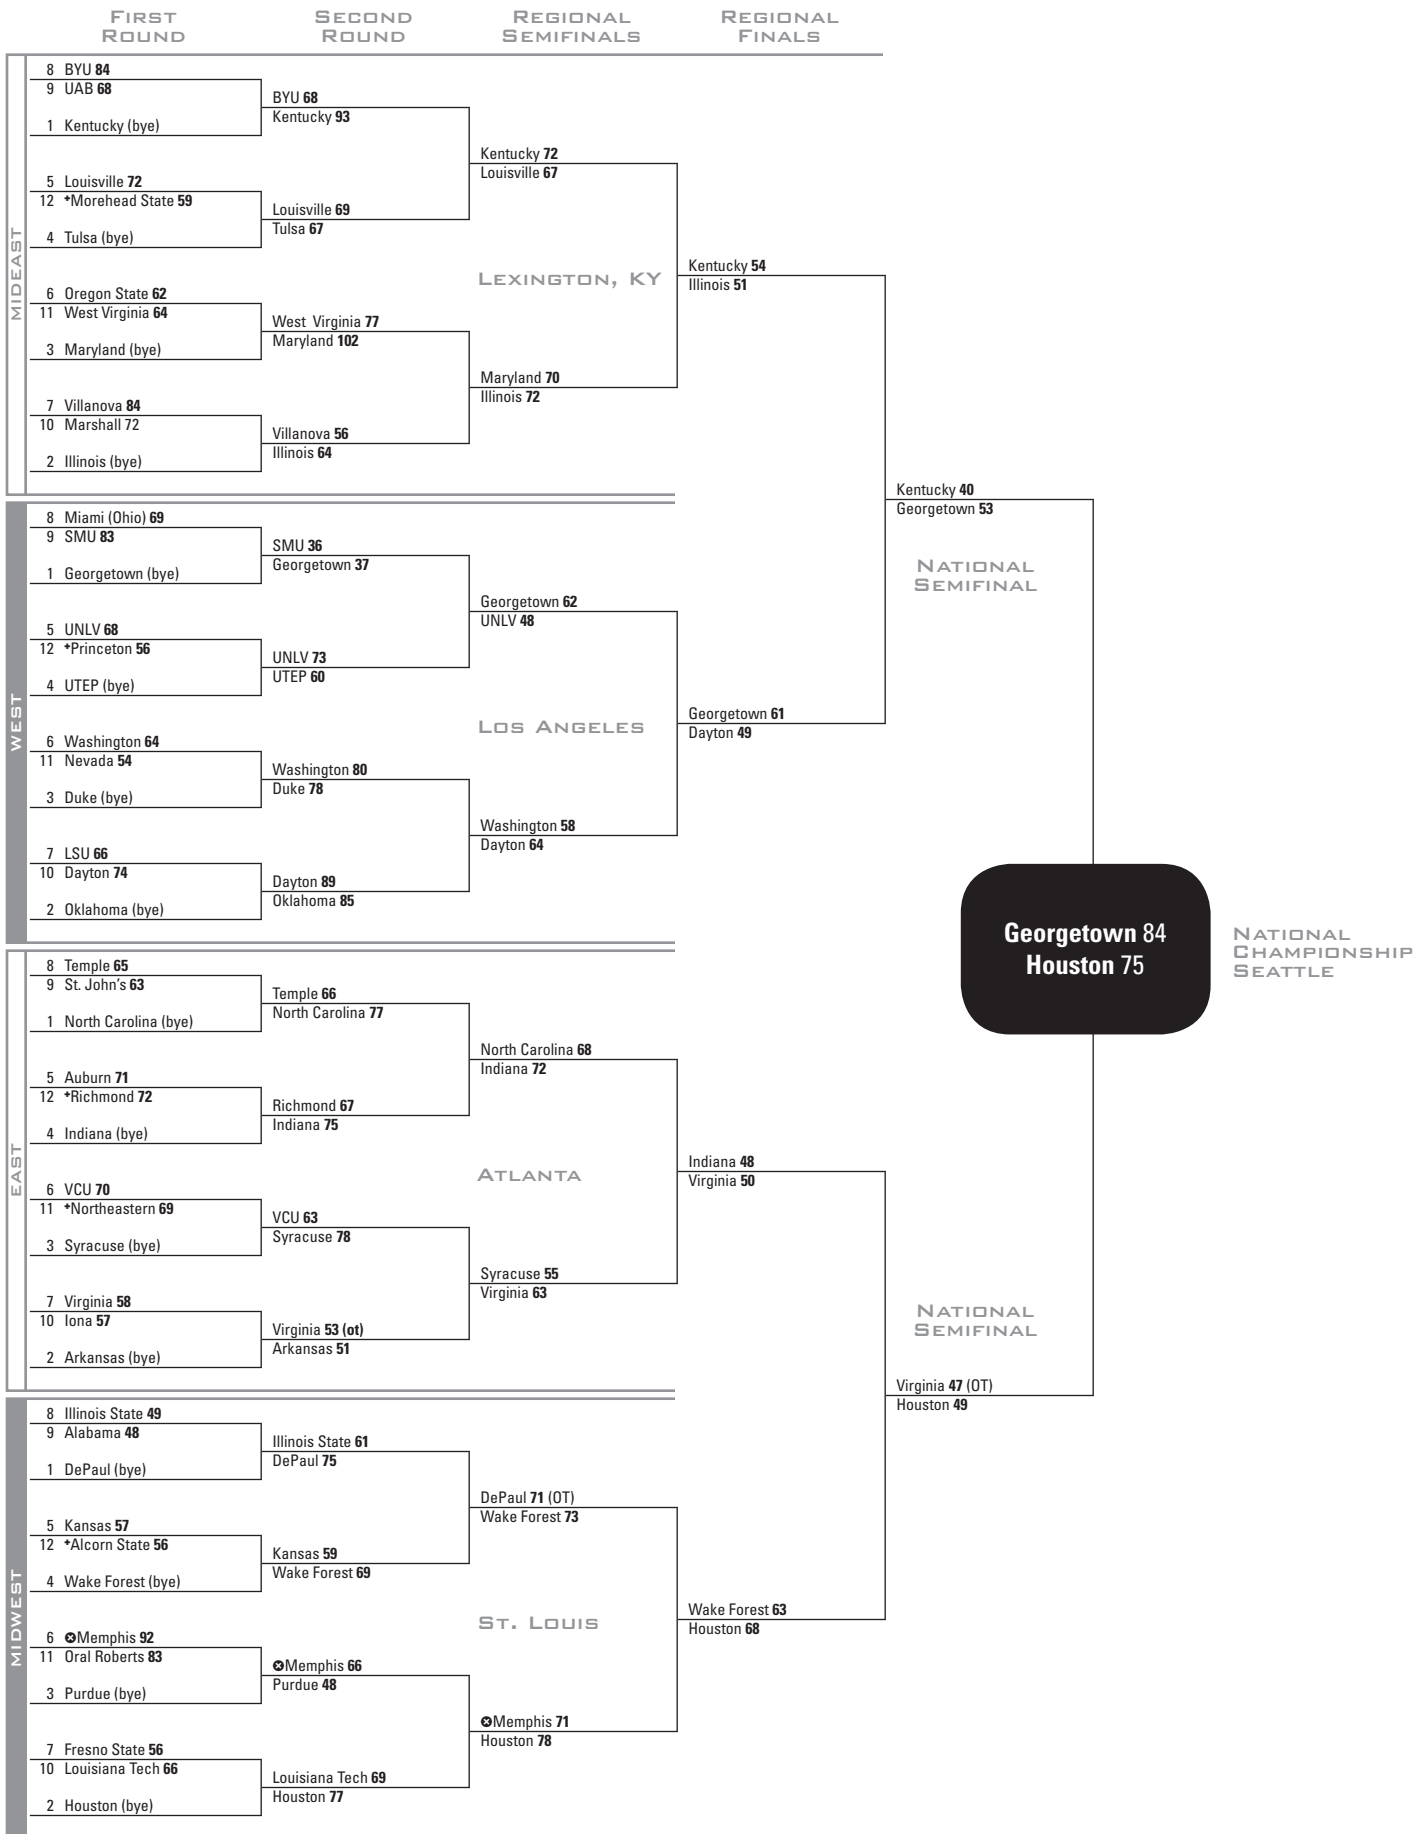

1984 NCAA TOURNAMENT

*Opening round Morehead State d. North Carolina A&T 70-69

Princeton d. San Diego 65-56

Richmond d. Rider 89-65

Northeastern d. Long Island 90-87

Alcorn State d. Houston Baptist 79-60

☉ Team participation later vacated.