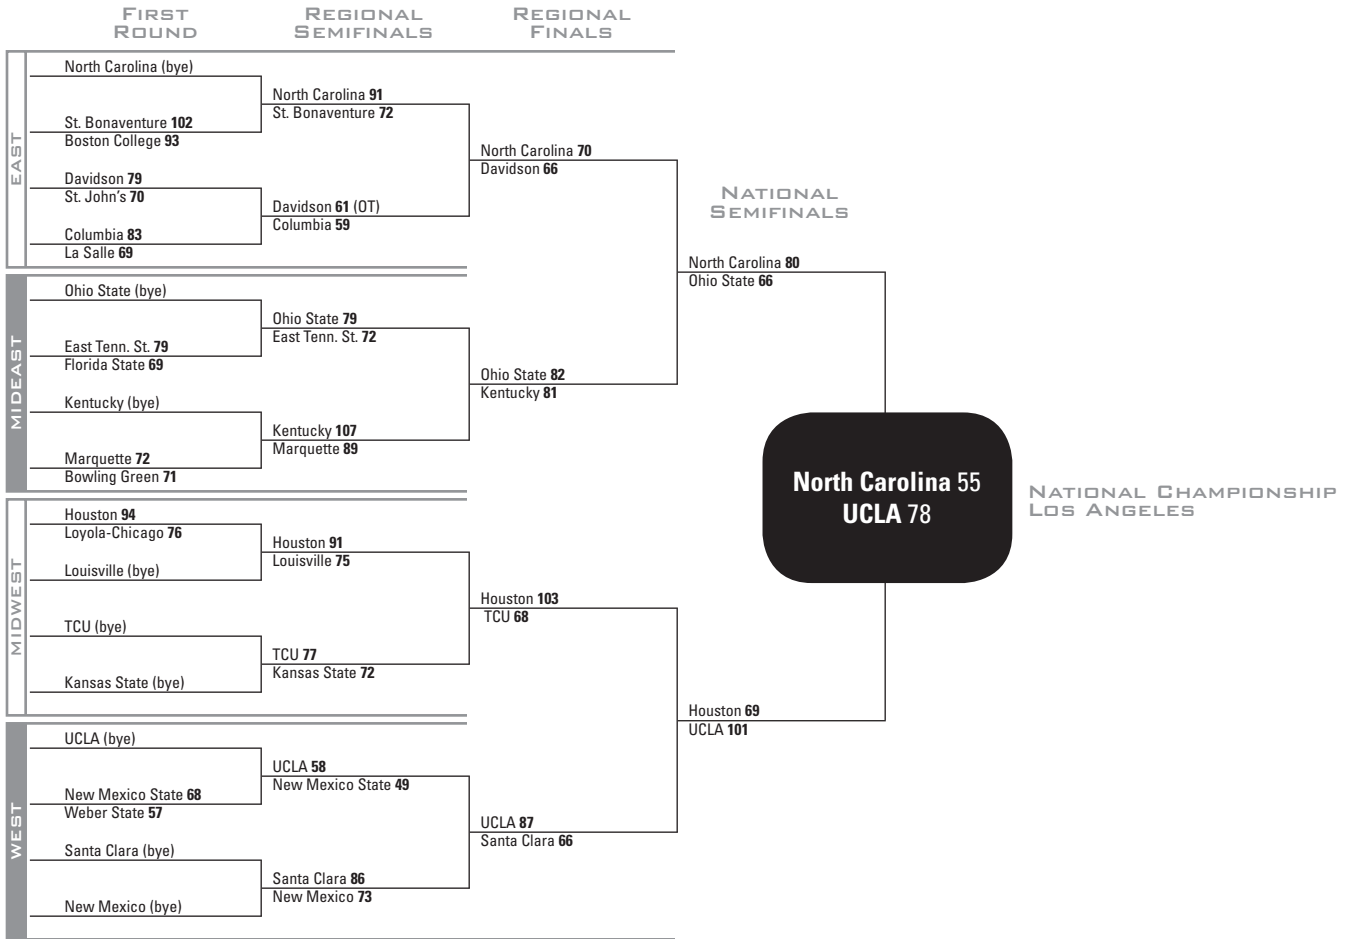

1968 NCAA TOURNAMENT

National Third Place Ohio State d. Houston 89-85
East Regional Third Place Columbia d. St. Bonaventure 95-75
Mideast Regional Third Place Marquette d. East Tenn. St. 69-57
Midwest Regional Third Place Louisville d. Kansas State 93-63
West Regional Third Place New Mexico State d. New Mexico 62-58