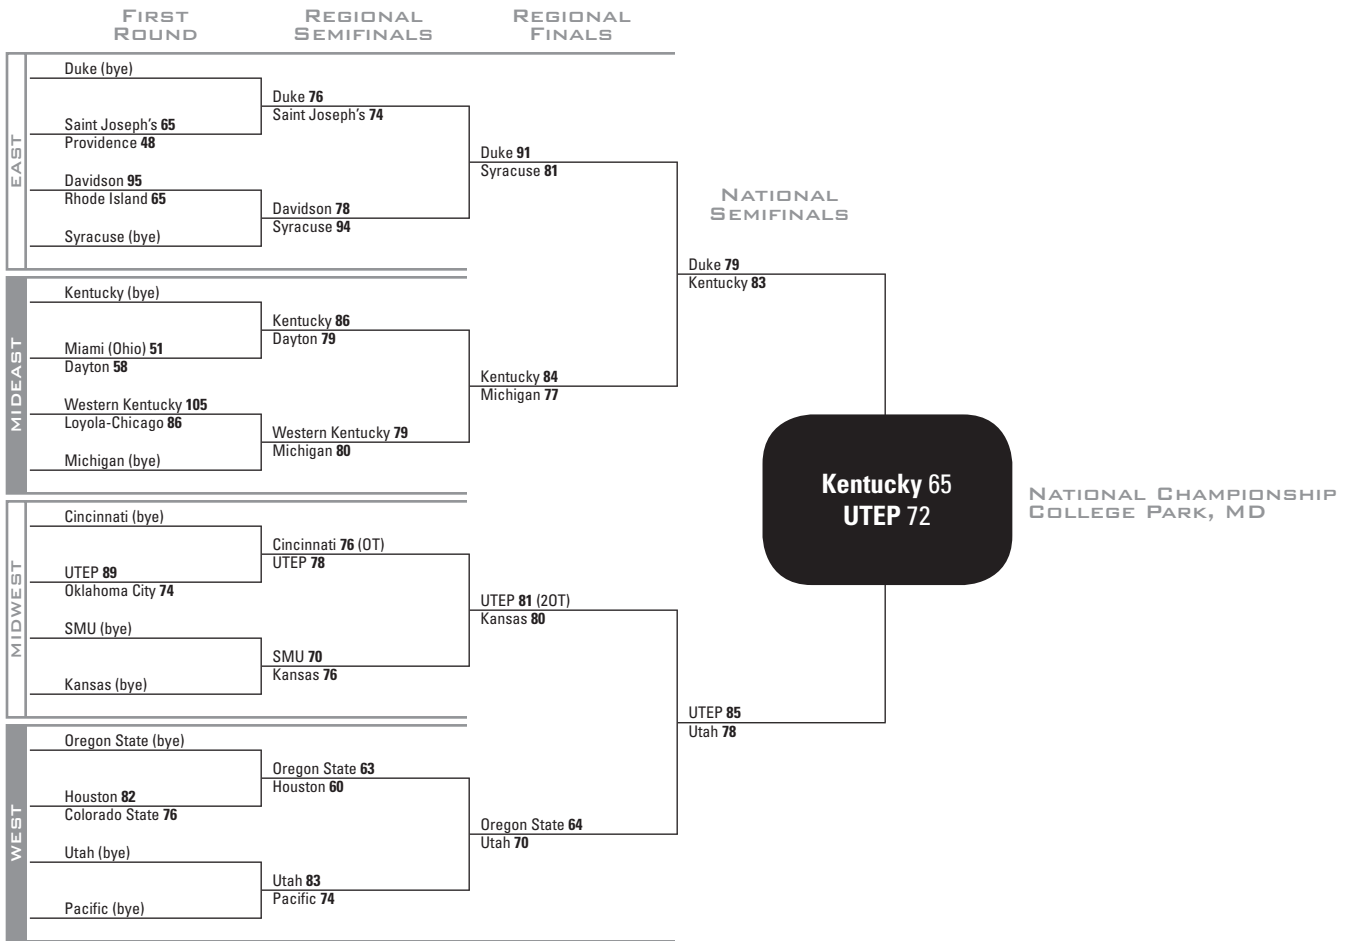

1966 NCAA TOURNAMENT

National Third Place Duke d. Utah 79-77

East Regional Third Place Saint Joseph's d. Davidson 92-76

Mideast Regional Third Place Western Kentucky d. Dayton 82-62

Midwest Regional Third Place SMU d. Cincinnati 89-84

West Regional Third Place Houston d. Pacific 102-91