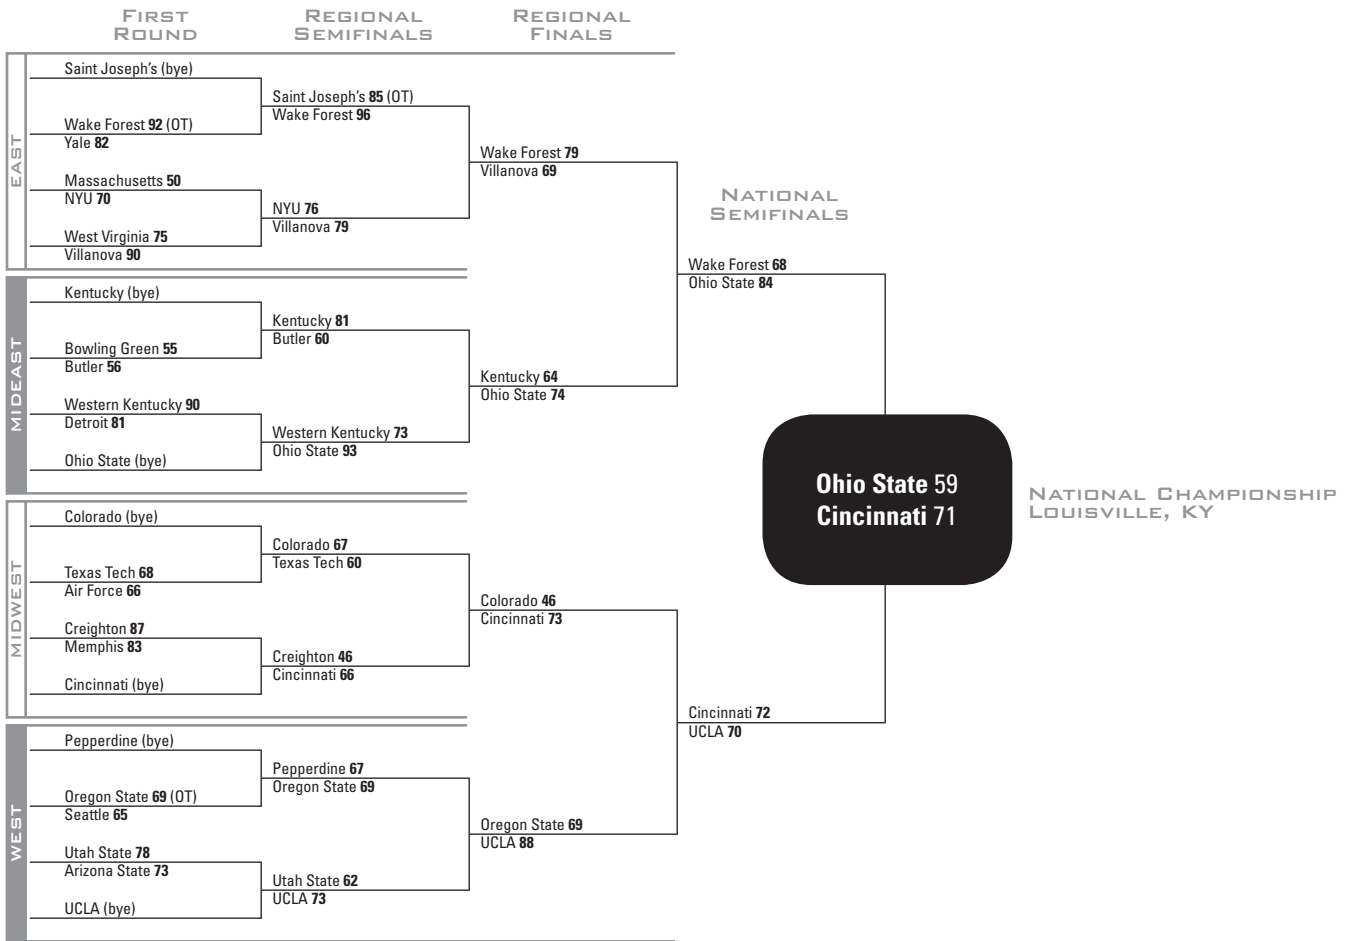

1962 NCAA TOURNAMENT

National Third Place Wake Forest d. UCLA 82-80
East Regional Third Place NYU d. Saint Joseph's 94-85
Mideast Regional Third Place Butler d. Western Kentucky 87-86 (OT)
Midwest Regional Third Place Creighton d. Texas Tech 63-61
West Regional Third Place Pepperdine d. Utah State 75-71