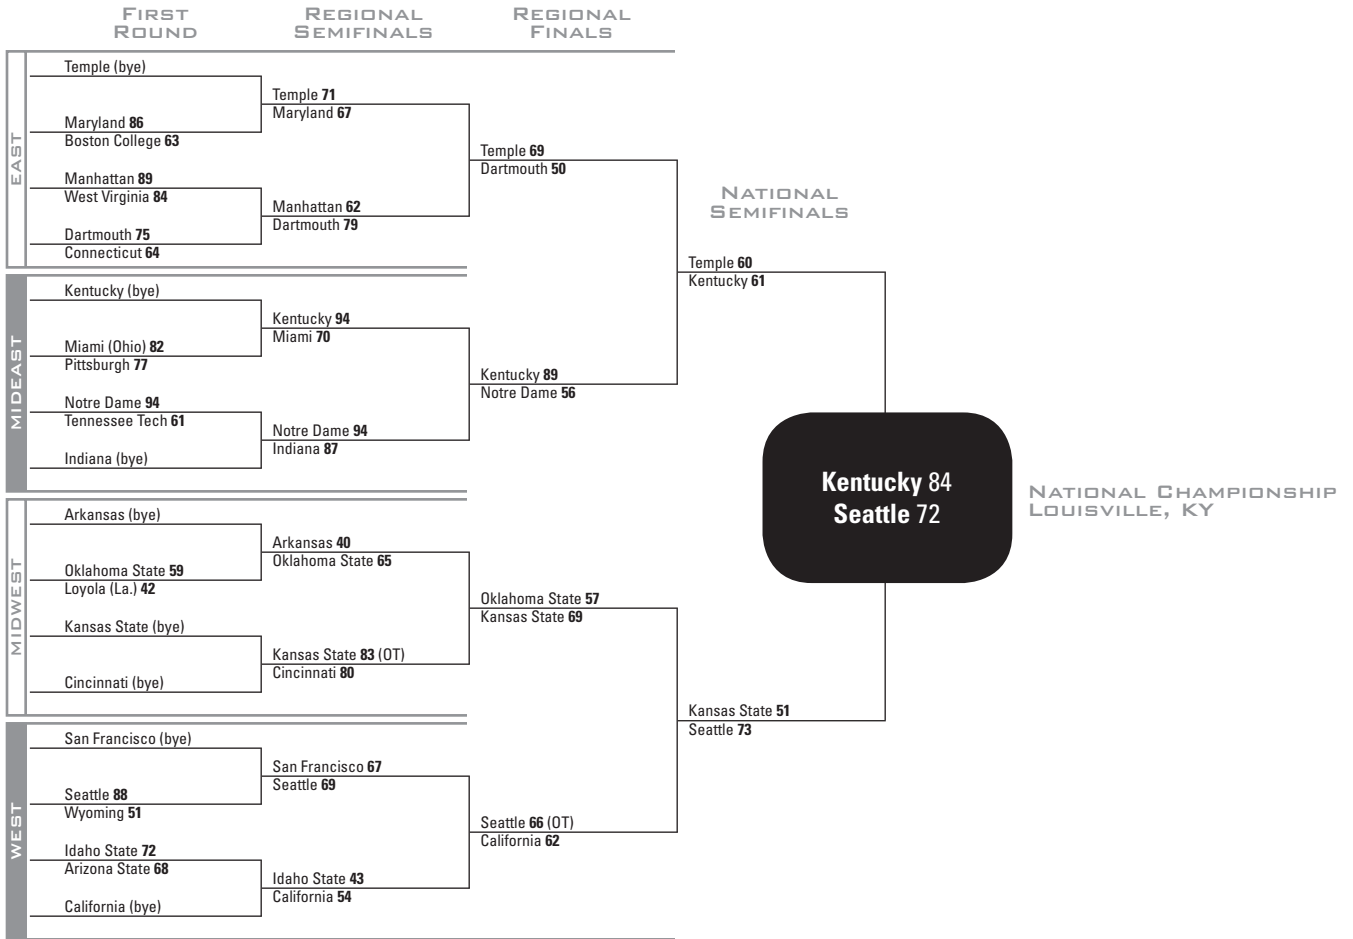

1958 NCAA TOURNAMENT

National Third Place Temple d. Kansas State 67-57
East Regional Third Place Maryland d. Manhattan 59-55
Midwest Regional Third Place Indiana d. Miami (Ohio) 98-91
Midwest Regional Third Place Cincinnati d. Arkansas 97-62
West Regional Third Place San Francisco d. Idaho State 57-51