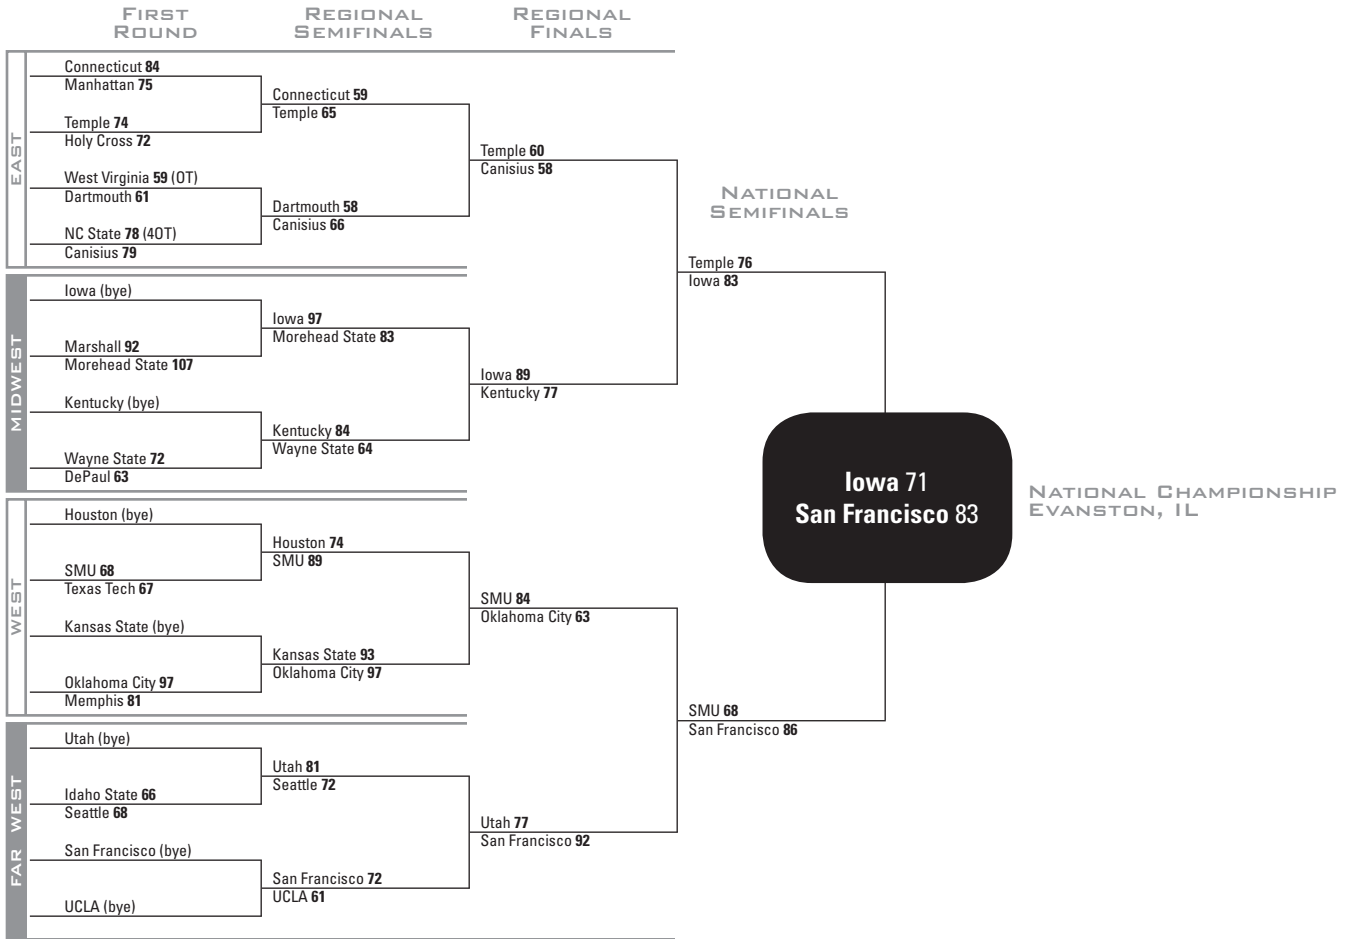

1956 NCAA TOURNAMENT

National Third Place Temple d. SMU 90-81
East Regional Third Place Dartmouth d. Connecticut 85-64
Midwest Regional Third Place Morehead State d. Wayne State 95-84
West Regional Third Place Kansas State d. Houston 89-70
Far West Regional Third Place UCLA d. Seattle 94-70