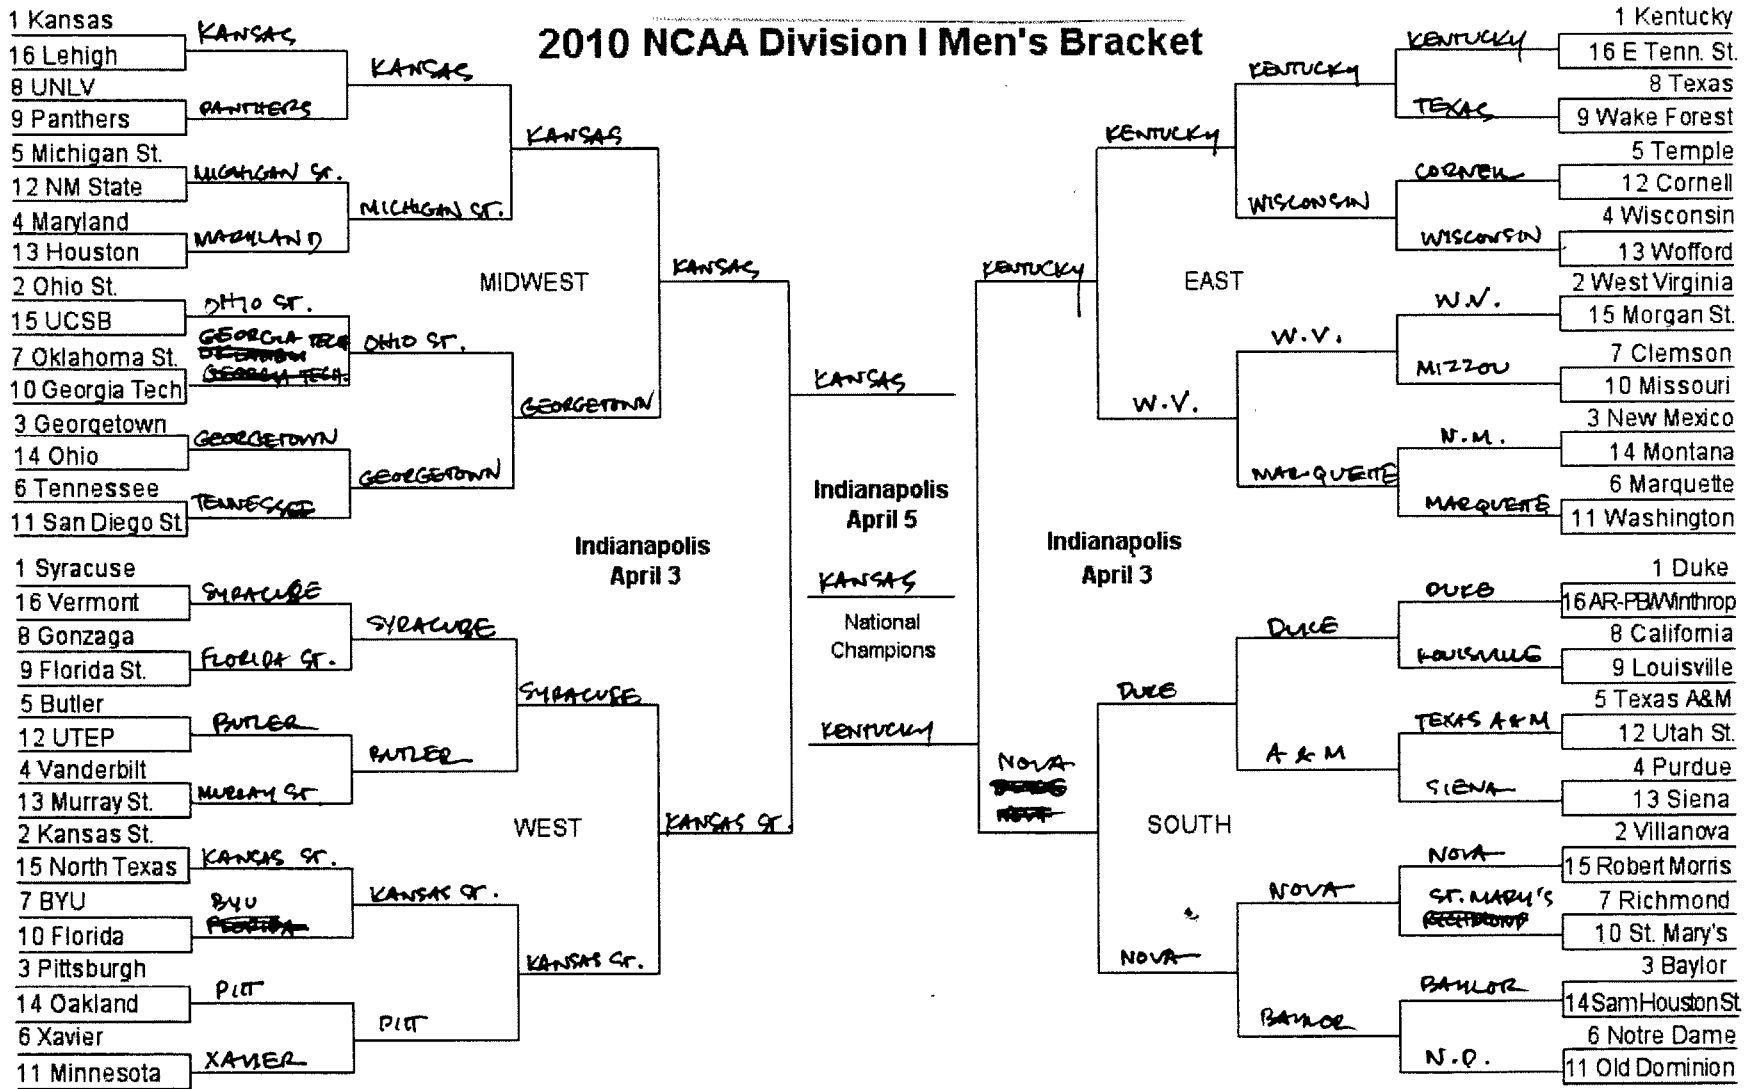

2010 NCAA Division I Men's Bracket

(WINTER)

First Round March 18-19 Second Round March 20-21 Regionals March 25-26 Semifinals April 3 National Championship April 5 Semifinals April 3 Regionals March 25-26 Second Round March 20-21 First Round March 18-19