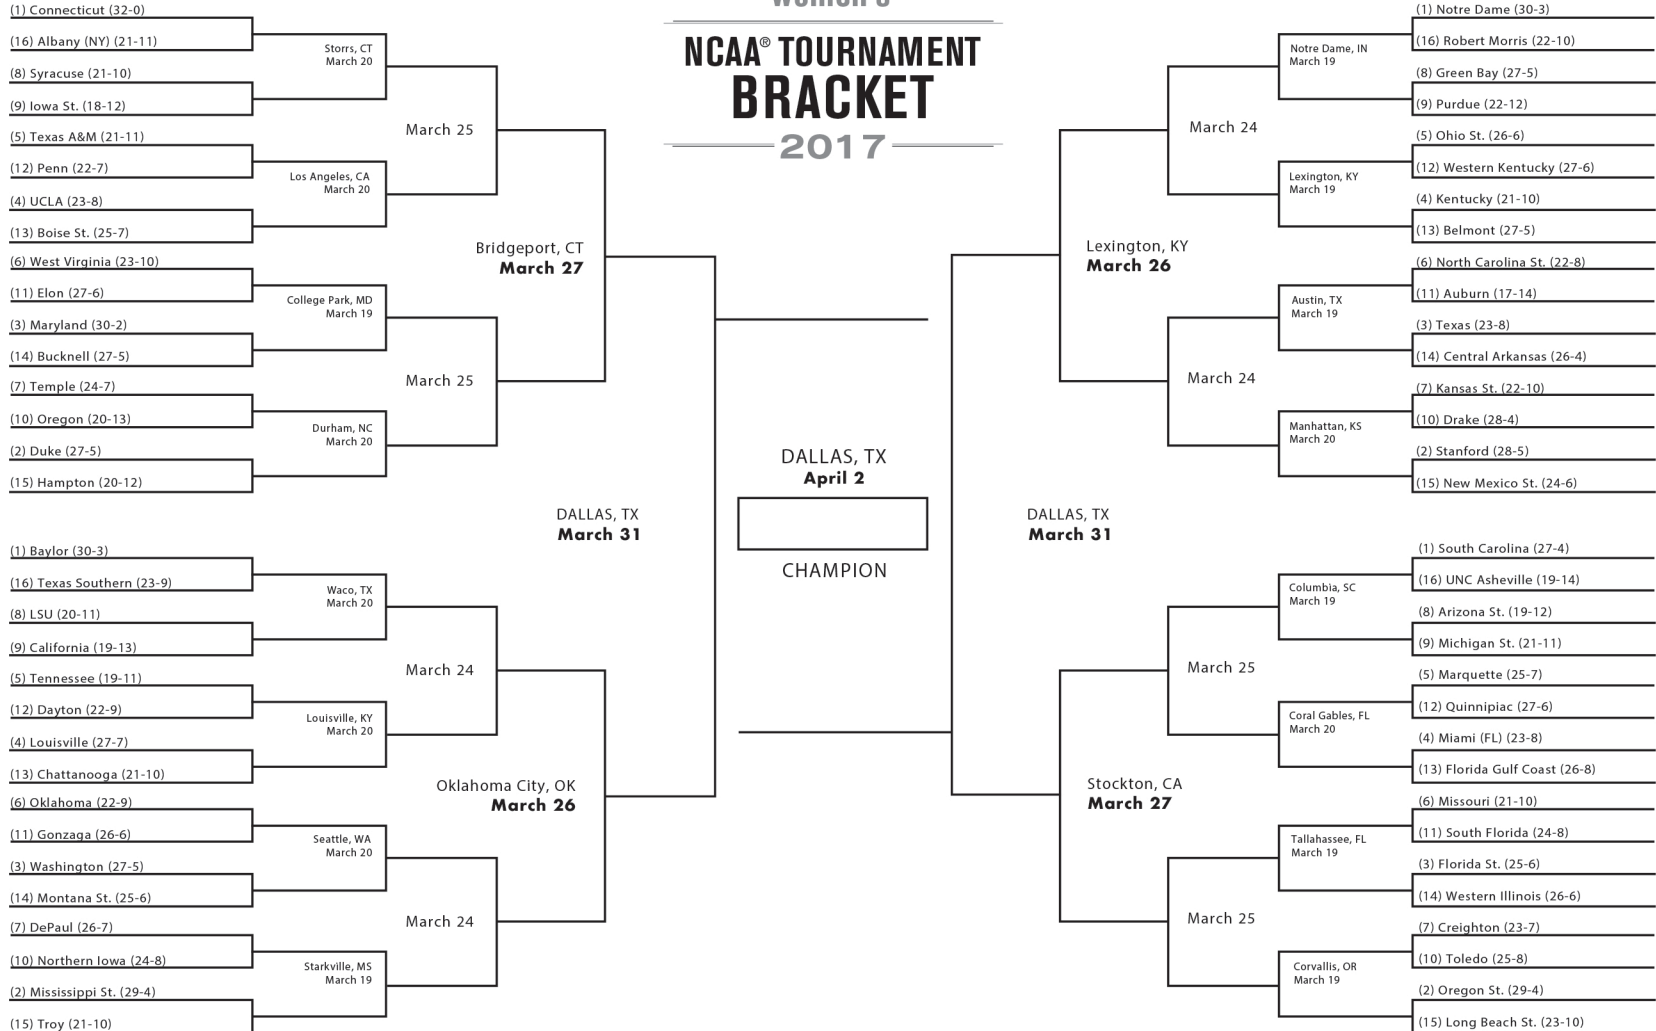

First Round

Second Round

Sweet 16

Elite Eight

Final Four

NATIONAL CHAMPIONSHIP

Final Four

Elite Eight

Sweet 16

Second Round

First Round

women's

NCAA® TOURNAMENT BRACKET 2017

Regional Sites: Bridgeport, CT; Lexington, KY; Oklahoma City, OK; Stockton, CA

Fill out up to 10 brackets on your mobile phone or computer at ESPN.com/twomens