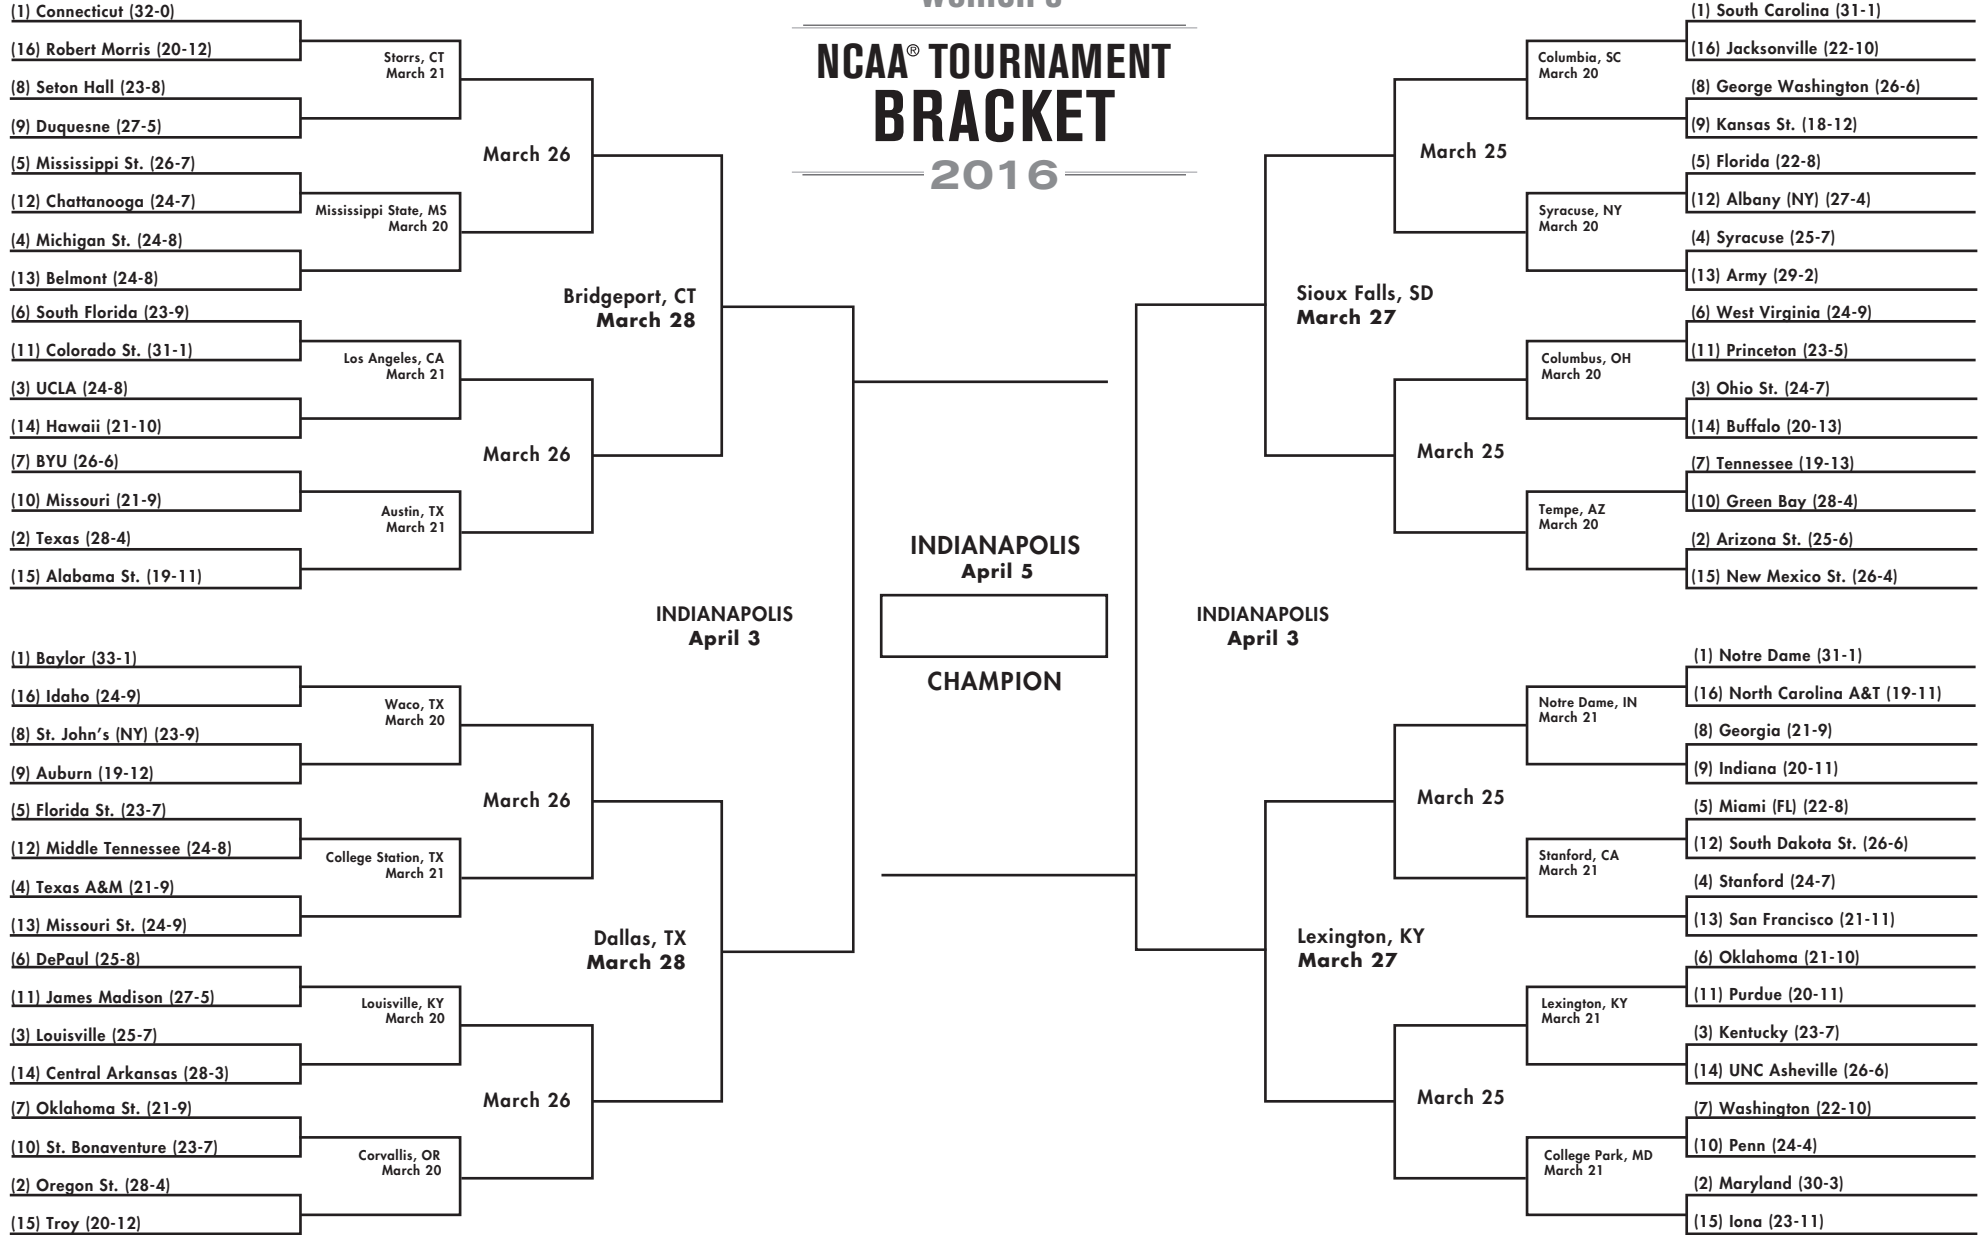

First Round
March 18-19

Second Round
March 20-21

Regional
Semifinals
March 25-26

Regional
Finals
Mar 27-28

National
Semifinals
April 3

NATIONAL
CHAMPIONSHIP
April 5

National
Semifinals
April 3

Regional
Finals
Mar 27-28

Regional
Semifinals
March 25-26

Second Round
March 20-21

First Round
March 18-19

women's

NCAA® TOURNAMENT
BRACKET
2016

Regional Sites: Bridgeport, CT; Dallas, TX; Lexington, KY; Sioux Falls, SD

Fill out up to 10 brackets on your mobile phone or computer at ESPN.com/twomen