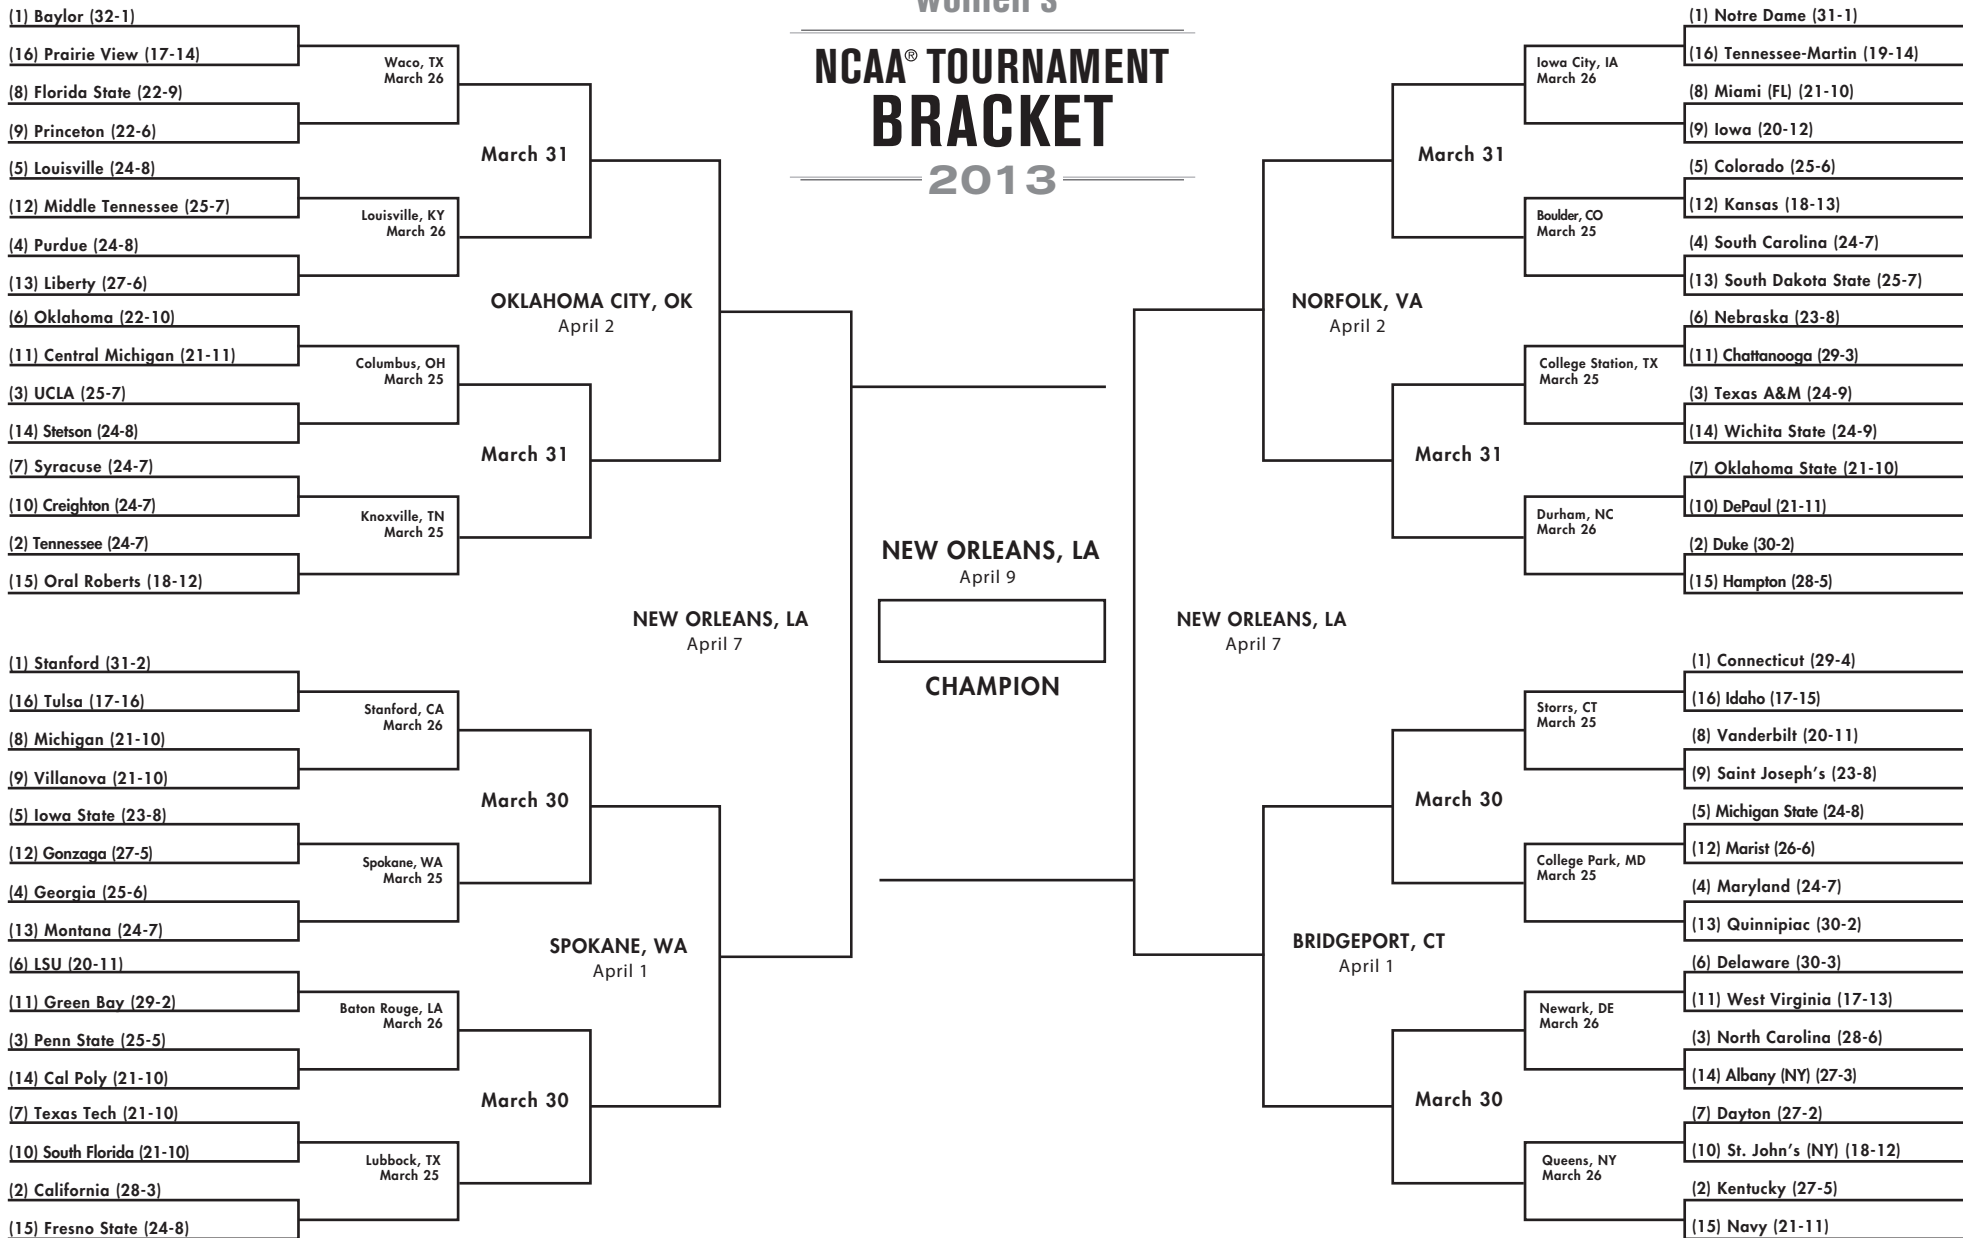

First Round
March 23-24

Second Round
March 25-26

Regional
Semifinals
March 30-31

Regional
Finals
April 1-2

National
Semifinals
April 7

NATIONAL
CHAMPIONSHIP

National
Semifinals
April 7

Regional
Finals
April 1-2

Regional
Semifinals
March 30-31

Second Round
March 25-26

First Round
March 23-24

women's

NCAA® TOURNAMENT BRACKET 2013

Regional Sites: Bridgeport, Norfolk, Oklahoma City, Spokane

Fill out your brackets on your mobile phone. Go to ESPN.com/tcw on your phone's browser.