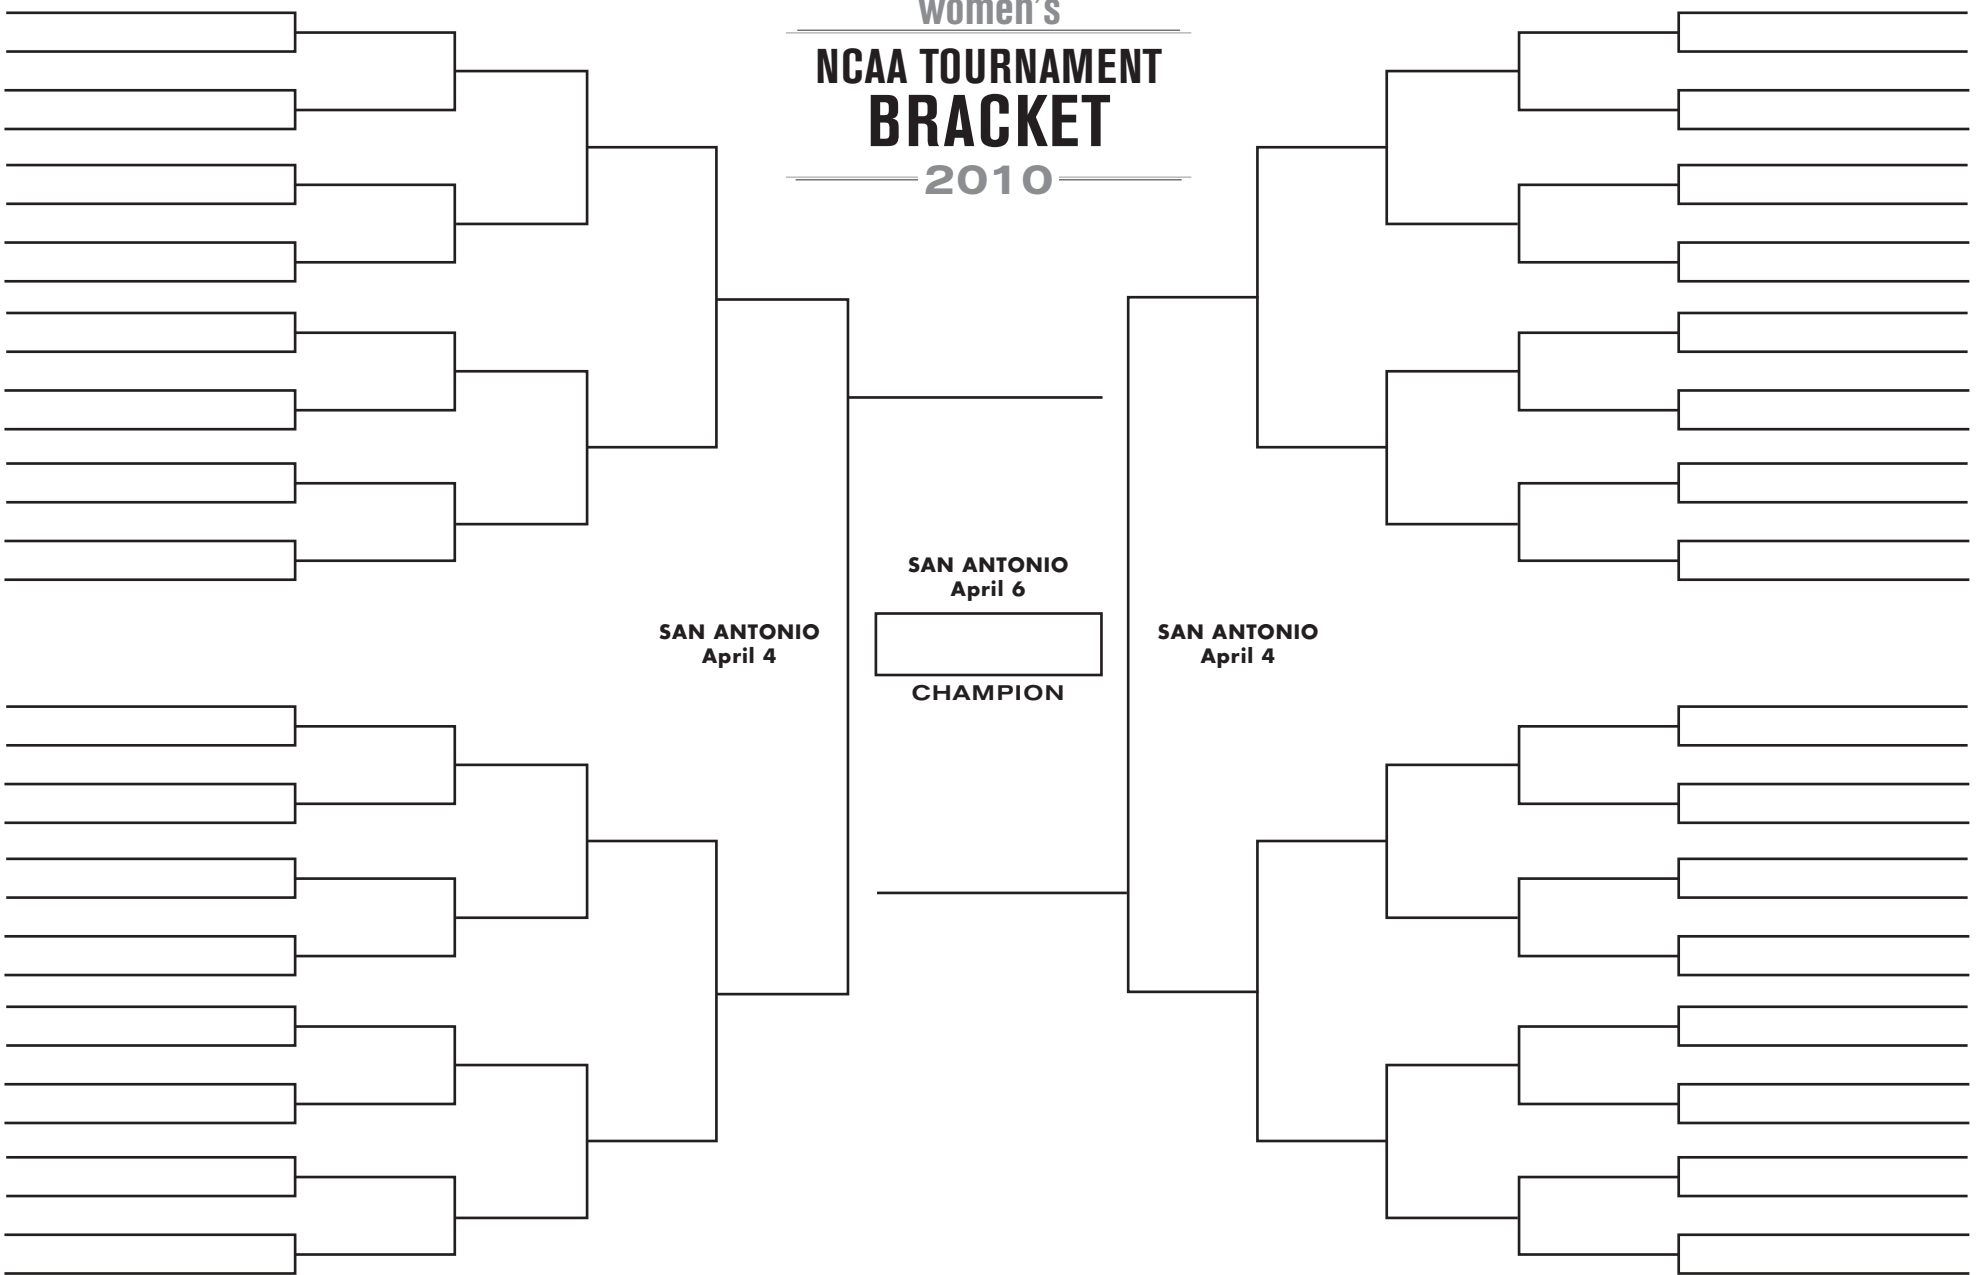

First Round

Second Round

Sweet 16

Elite Eight

Final Four

NATIONAL CHAMPIONSHIP

Final Four

Elite Eight

Sweet 16

Second Round

First Round

women's
NCAA TOURNAMENT
BRACKET
2010

PRESENTED BY

Regional Sites:

Dayton, OH; Kansas City, MO; Memphis, TN; Sacramento, CA