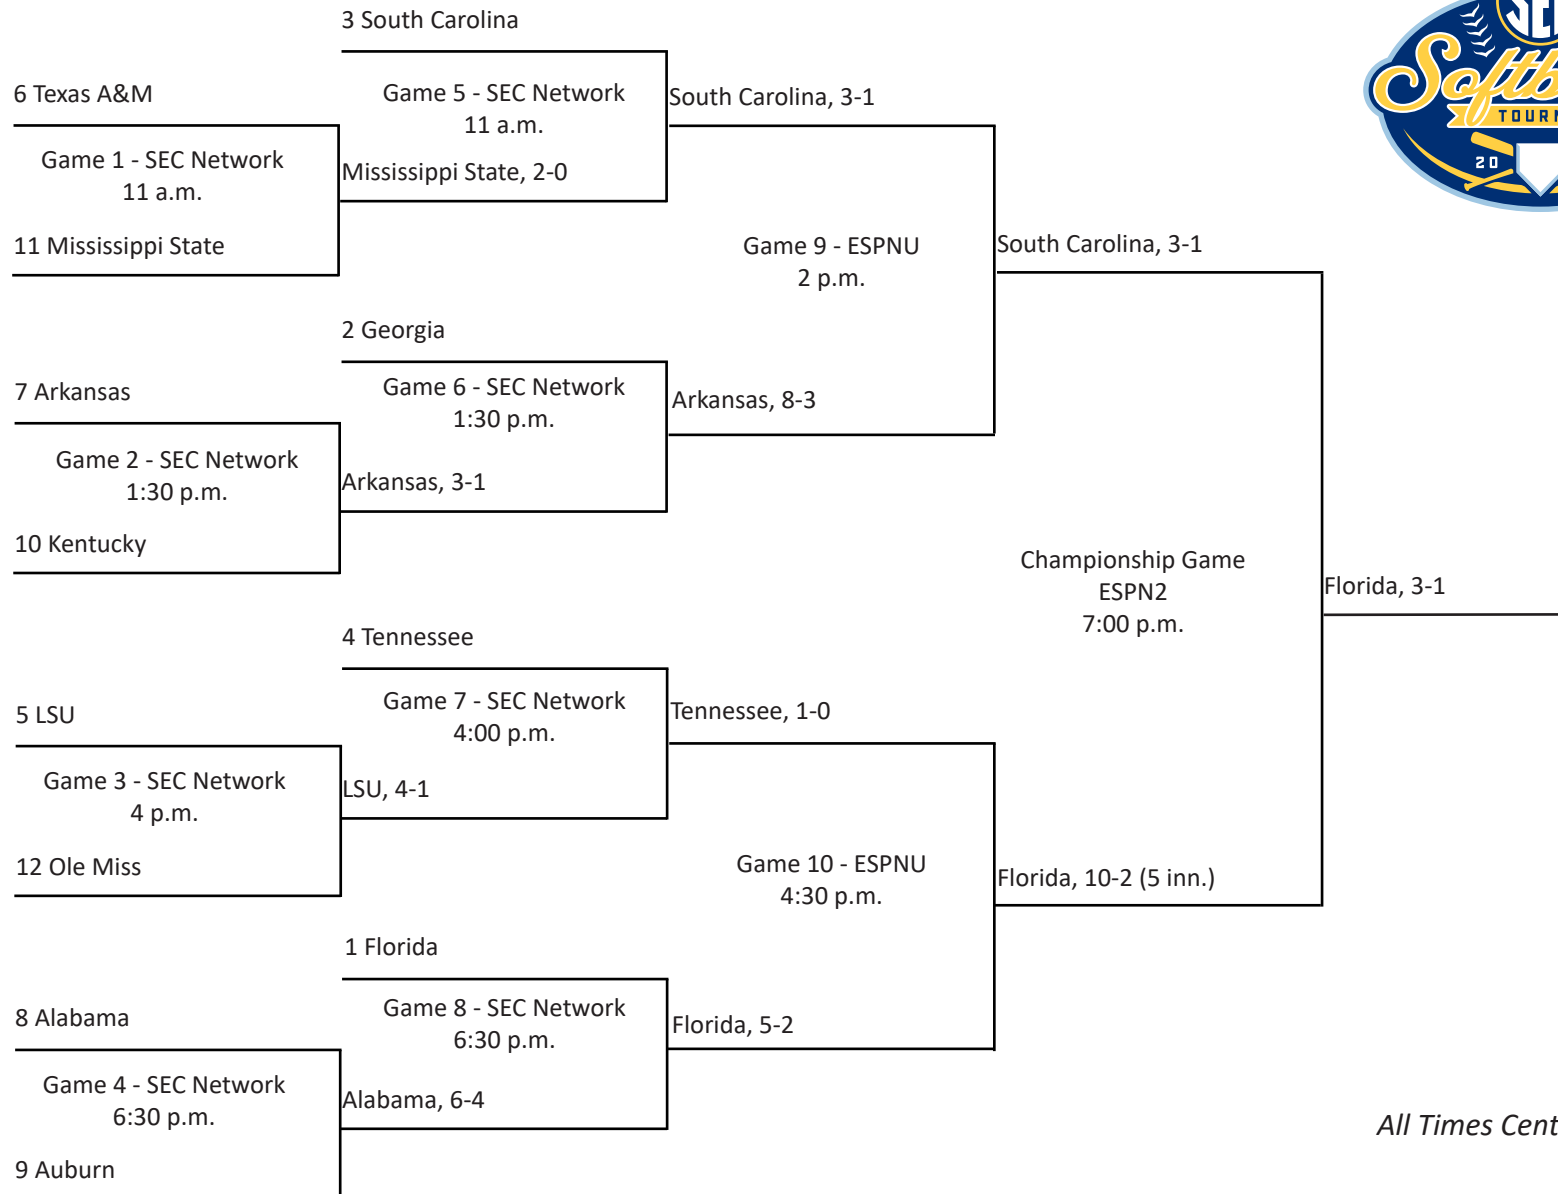

2018 SEC Softball Tournament

May 9-12 • Mizzou Softball Stadium • Columbia, Mo.

Wed., May 9 Thurs., May 10 Fri., May 11 Sat., May 12

All Times Central.