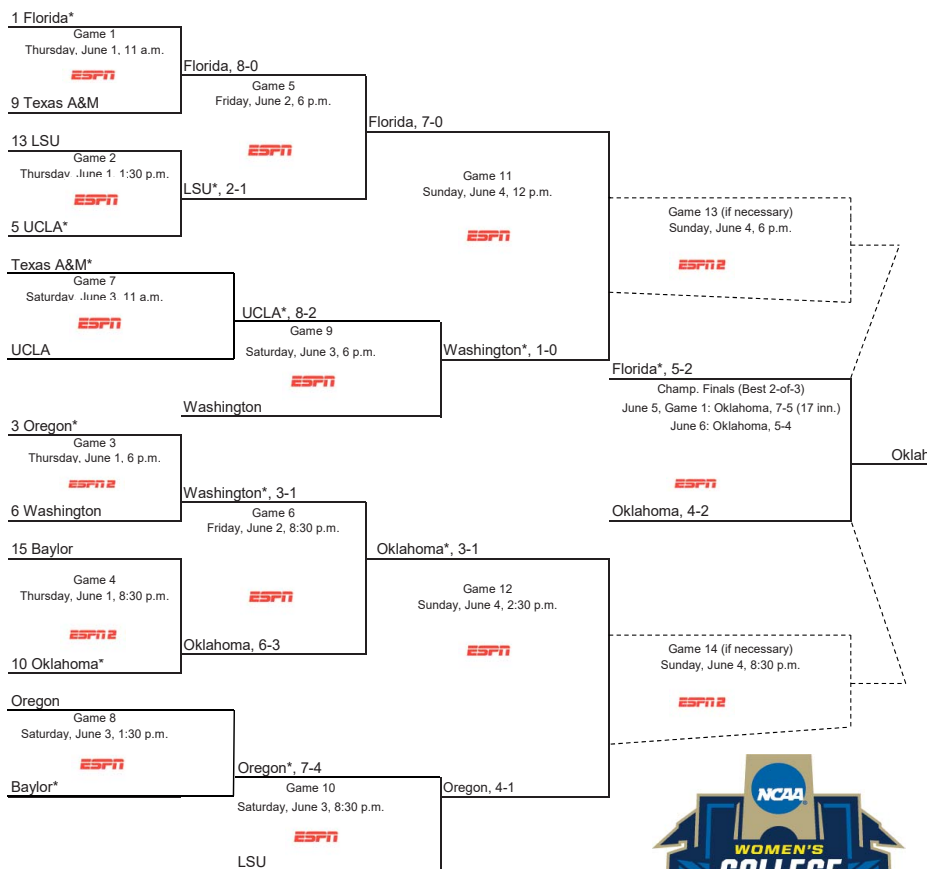

2017 SEC Softball

Jill Skotarczak, Assistant Director of Communications (Softball Contact)

jskotarczak@sec.org • Twitter: SEC_Jill

Final • June 16, 2017

Standings

	SEC	Pct.	All	Pct.	Home	Away	Neutral	vs. Top 25	Last 10	Streak
Florida#	20-3	.870	58-10	.853	29-4	12-3	17-3	27-8	6-4	L2
Auburn	17-7	.708	49-12	.803	31-6	10-4	8-2	13-10	6-4	L2
Tennessee	16-7	.696	48-12	.800	27-6	10-4	11-2	16-10	6-4	L2
Texas A&M	16-7	.696	47-13	.783	31-6	11-4	5-3	16-10	5-5	L2
Alabama	12-11	.522	46-18	.719	30-6	10-11	6-1	12-15	7-3	L2
LSU	12-12	.500	48-22	.686	30-6	9-10	9-6	12-17	6-4	L2
Kentucky	12-12	.500	39-19	.672	15-6	14-9	10-4	10-15	5-5	L2
Ole Miss!	10-14	.417	43-20	.683	23-6	6-12	14-2	14-15	7-3	L2
Mississippi State	10-14	.417	36-22	.621	24-7	7-11	5-4	8-14	3-7	L4
South Carolina	8-15	.348	34-25	.576	22-9	7-11	5-5	8-18	5-5	L1
Missouri	7-16	.304	29-28	.509	15-11	5-9	9-8	9-20	2-8	L3
Arkansas	7-17	.292	31-24	.564	13-8	9-14	9-2	5-16	3-7	L5
Georgia	6-18	.250	35-23	.603	24-8	3-12	8-3	4-19	5-5	L1

- SEC Regular Season Champion; ! SEC Champion

2017 NCAA Women's College World Series