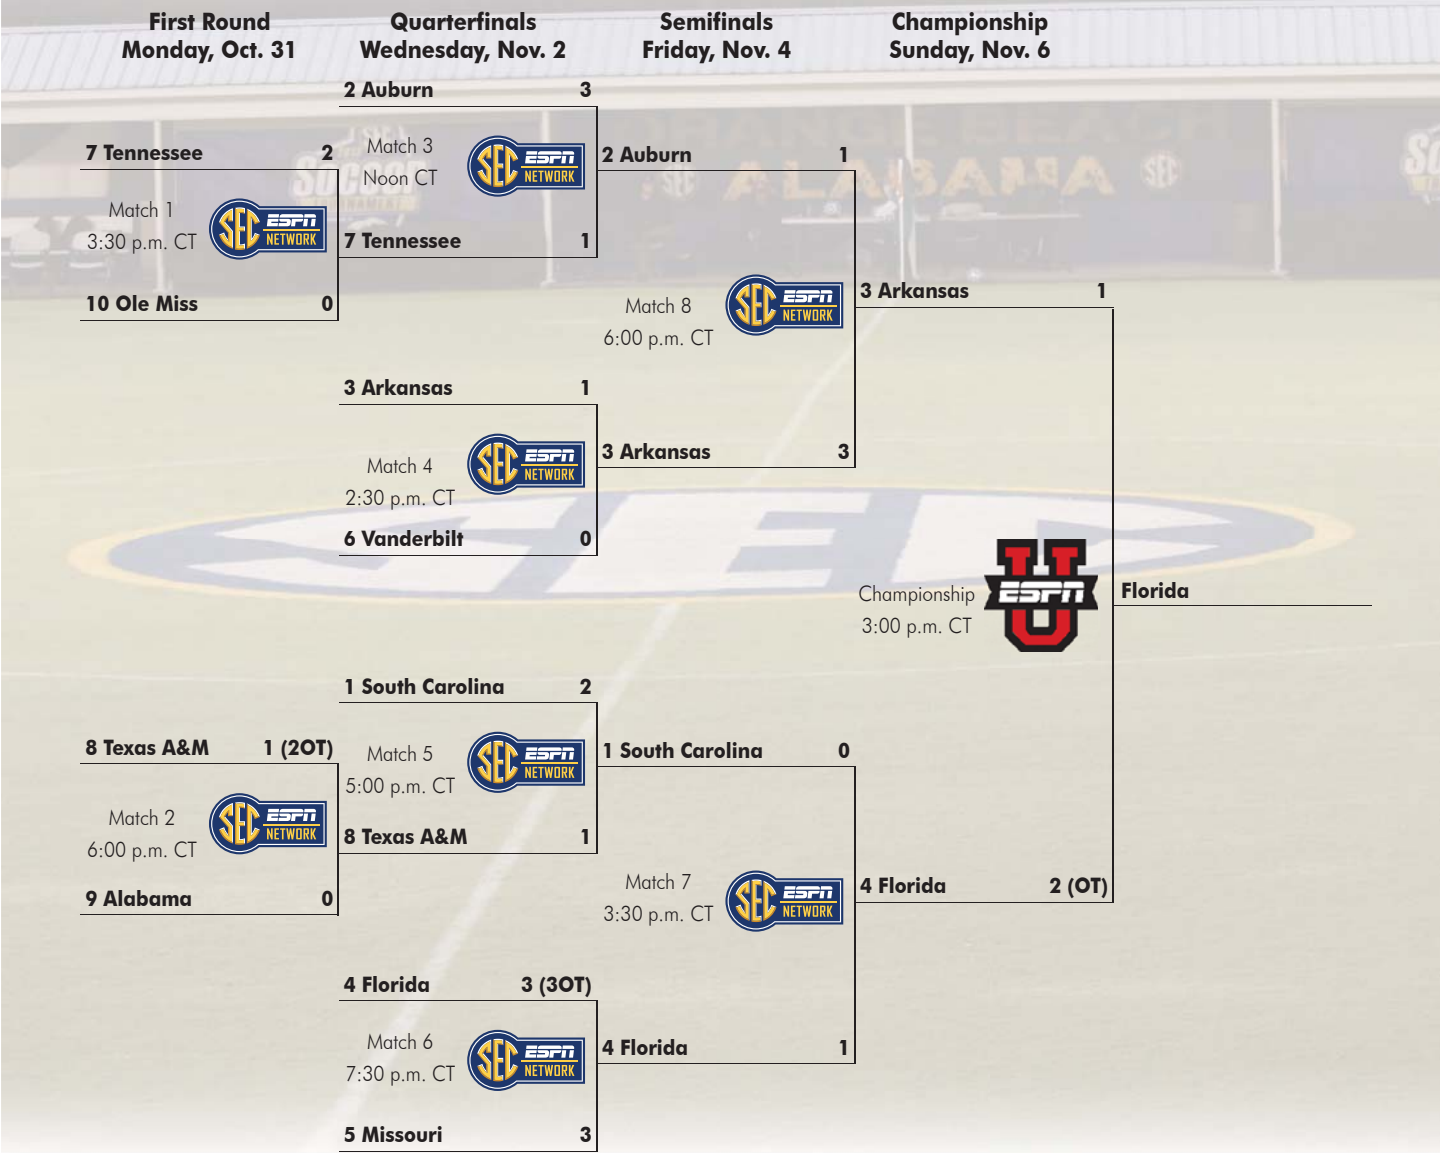

## 2016 SEC TOURNAMENT

**October 31 - November 6 • Orange Beach Sportsplex • Orange Beach, Ala.**

**3OT - UF advances on PKs 8-7**

**All-Tournament Team**

- Kiana Clarke, Auburn
- Casie Ramsier, Auburn
- Savannah McCaskill, South Carolina
- Chelsea Drennan, South Carolina
- Lindsey Mayo, Arkansas
- Kayla McKeon, Arkansas
- Hannah Neece, Arkansas
- Kristen Cardano, Florida
- Meggie Dougherty-Howard, Florida
- Savannah Jordan, Florida
- Gabby Seiler, Florida